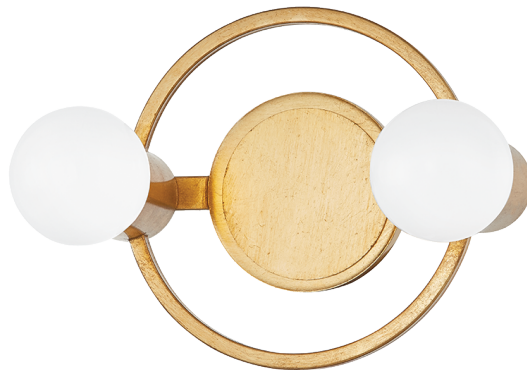

HOPE

H413302-GL

FINISHES

GOLD LEAF

DIMENSIONS / SPECS

Height: 8.25"
Width/Diameter: 11.5"
Canopy/Backplate: 4.75"
Product Weight: 3.74lb
Extension: 6.5"
Top to Center: 2.375"
Canopy/Backplate Shape: Round
Sloped Ceiling Compatible: No
Living Finish: No
Uplight Only: No

ELECTRICAL

Bulb 1
Bulb Included: No
Socket: E26 Medium Base
Max Wattage: 60
Bulb Quantity: 2
Gem Box Required (2"x3"): No
Dark Sky: No

SHIPPING

Carton 1: 14" x 12" x 7"
Carton 1 Weight: 3lb
Shipping Method: Ground
Country of Origin: CN