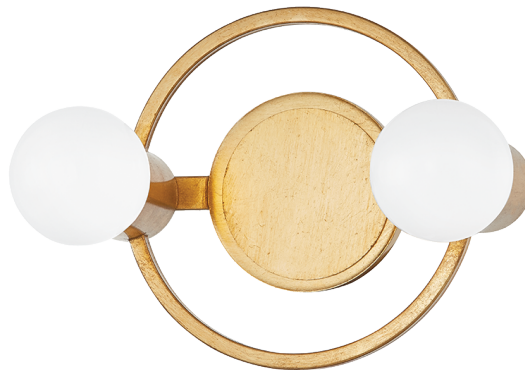

# HOPE

H413302-GL

---

## FINISHES

---

**GOLD LEAF**

## DIMENSIONS / SPECS

---

Height: 8.25"  
Width/Diameter: 11.5"  
Canopy/Backplate: 4.75"  
Product Weight: 3.74lb  
Extension: 6.5"  
Top to Center: 2.375"  
Canopy/Backplate Shape: Round  
Sloped Ceiling Compatible: No  
Living Finish: No  
Uplight Only: No

## ELECTRICAL

---

**Bulb 1**  
Bulb Included: No  
Socket: E26 Medium Base  
Max Wattage: 60  
Bulb Quantity: 2  
Gem Box Required (2"x3"): No  
Dark Sky: No