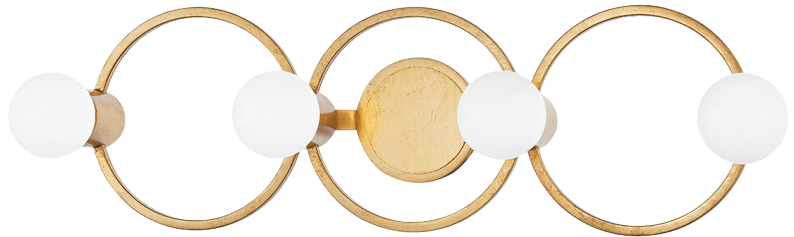

HOPE

H413304-GL

FINISHES

GOLD LEAF

DIMENSIONS / SPECS

Height: 8.25"
Width/Diameter: 28"
Canopy/Backplate: 4.75"
Product Weight: 6.27lb
Extension: 6.5"
Top to Center: 2.375"
Canopy/Backplate Shape: Round
Sloped Ceiling Compatible: No
Living Finish: No
Uplight Only: No

ELECTRICAL

Bulb 1
Bulb Included: No
Socket: E26 Medium Base
Bulb Type: G25
Max Wattage: 60
Bulb Quantity: 4
Gem Box Required (2"x3"): No
Dark Sky: No

SHIPPING

Carton 1: 30" x 12" x 7"
Carton 1 Weight: 5lb
Shipping Method: Ground
Country of Origin: CN