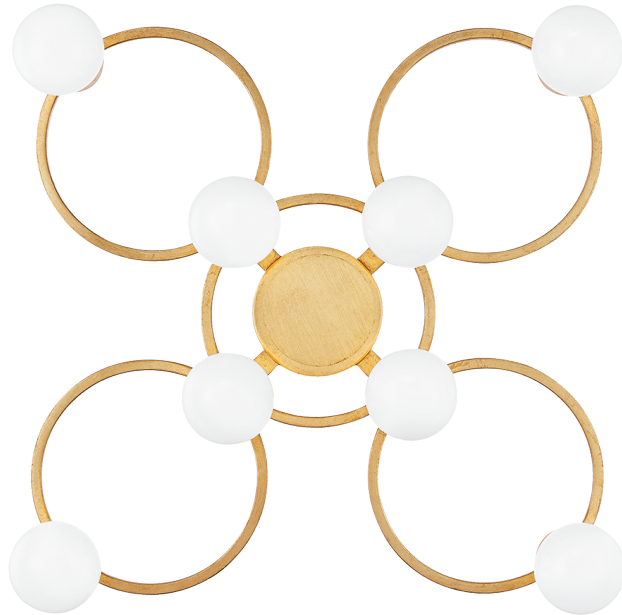

# HOPE

H413608-GL

---

## FINISHES

---

**GOLD LEAF**

## DIMENSIONS / SPECS

---

Height: 6.5"  
Width/Diameter: 28"  
Canopy/Backplate: 4.75"  
Product Weight: 11lb  
Extension: 6.5"  
Top to Center: 2.38"  
Canopy/Backplate Shape: Round  
Sloped Ceiling Compatible: No  
Living Finish: No  
Uplight Only: No

## ELECTRICAL

---

**Bulb 1**  
Bulb Included: No  
Socket: E26 Medium Base  
Bulb Type: G25  
Max Wattage: 60  
Bulb Quantity: 8  
Gem Box Required (2"x3"): No  
Dark Sky: No