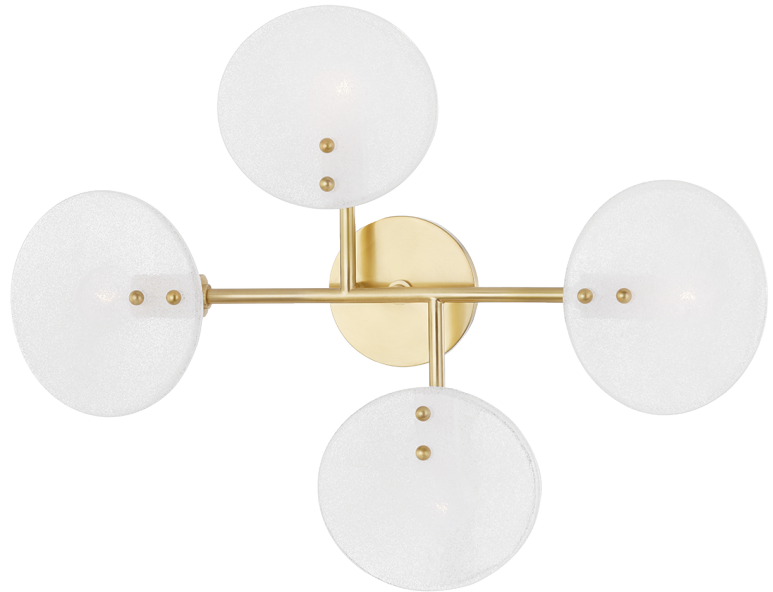

## FINISHES

---

AGED BRASS

## DIMENSIONS / SPECS

---

Height: 23.5"  
Width/Diameter: 18"  
Canopy/Backplate: 4.75"  
Product Weight: 6lb  
Extension: 3.75"  
Canopy/Backplate Shape: Round  
Sloped Ceiling Compatible: No  
Living Finish: No  
Uplight Only: No

Shade 1: Glass  
Shade 1 Top Width: 7.1"  
Shade 1 Height: 6.3"  
Replacement Glass Item #(s): GLS-H428101

## ELECTRICAL

---

Bulb 1  
Bulb Included: No  
Socket: E12 Candelabra Base  
Bulb Type: G16.5  
Max Wattage: 6  
Bulb Quantity: 4  
Gem Box Required (2"x3"): No  
Dark Sky: No