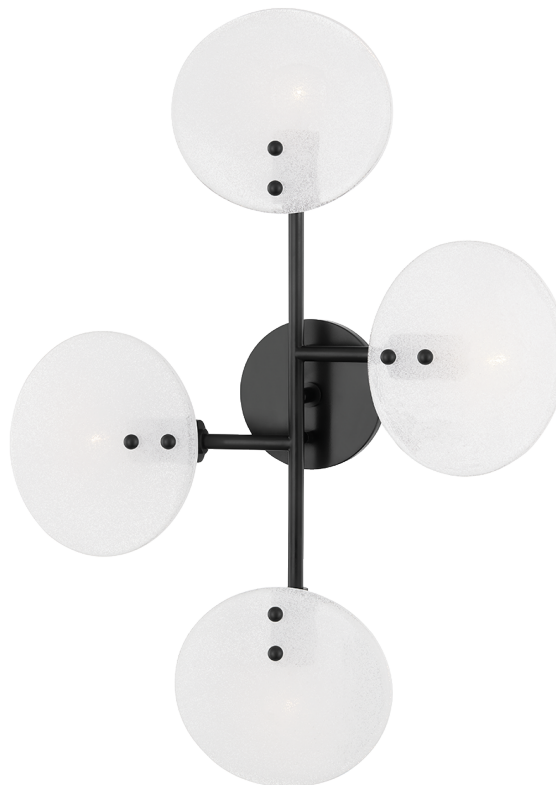

GISELLE

H428604-OB

FINISHES

OLD BRONZE

DIMENSIONS / SPECS

Height: 23.5"
Width/Diameter: 18"
Canopy/Backplate: 4.75"
Product Weight: 6lb
Extension: 3.75"
Canopy/Backplate Shape: Round
Sloped Ceiling Compatible: No
Living Finish: No
Uplight Only: No

Shade 1: Glass
Shade 1 Top Width: 7.1"
Shade 1 Height: 6.3"
Replacement Glass Item #(s): GLS-H428101

ELECTRICAL

Bulb 1
Bulb Included: No
Socket: E12 Candelabra Base
Bulb Type: G16.5
Max Wattage: 6
Bulb Quantity: 4
Gem Box Required (2"x3"): No
Dark Sky: No