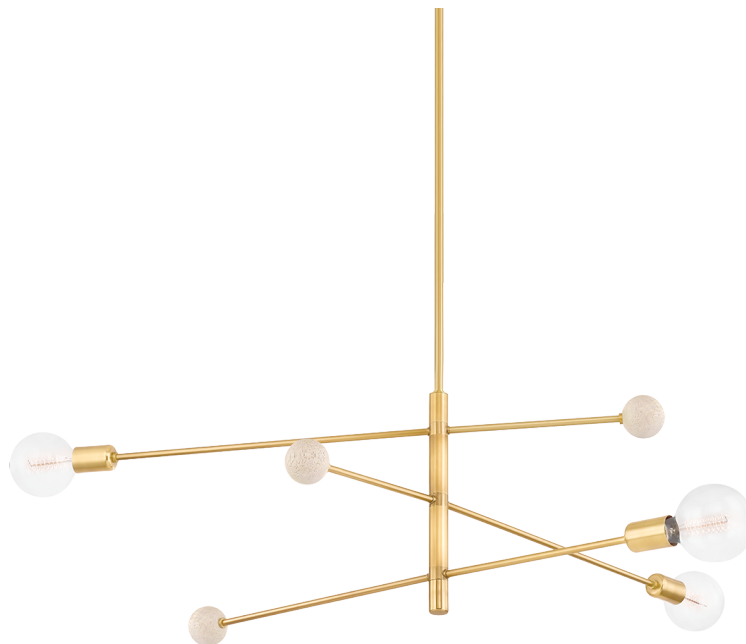

SLATER

H491803-AGB

Modern meets organic in Slater's sleek silhouette. An ultra slim form and exaggerated scale is the type of proportion play we swoon for, coming in at 4 feet tall. Boho baubles in whitewashed ash wood add the perfect contrast against the aged brass finish.

FINISHES

AGED BRASS

DIMENSIONS / SPECS

Height: 16"

Width/Diameter: 65.75"

Minimum Height: 22.75"

Maximum Height: 60.25"

Canopy/Backplate: 5.5"

Hanging Type: 1-3" / 1-6" / 1-12" / 1-18" Stems

Product Weight: 9lb

Canopy/Backplate Shape: Round

Sloped Ceiling Compatible: No

Living Finish: No

Uplight Only: No

ELECTRICAL

Bulb 1

Bulb Included: No

Socket: E26 Medium Base

Bulb Type: G40

Max Wattage: 60

Bulb Quantity: 3

Gem Box Required (2"x3"): No

Dark Sky: No

SHIPPING