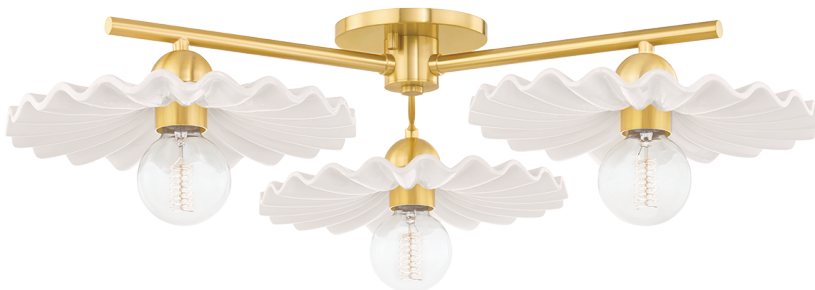

TINSLEY

H499603-AGB/CCR

A little wit, a little whimsy, Tinsley brings southern charm with a tinge of sass. Brimming with feminine flair, she's poised to be a new fan favorite. A white ceramic collar flutters effortlessly, offering subtle contrast against the aged brass pipe. An exposed globe bulb finishes off the look, providing direct light over a bar, kitchen island, or really anywhere that could use a little magic.

FINISHES

AGED BRASS w/ CERAMIC GLOSS CREAM

DIMENSIONS

Height: 8.75"

Width/Diameter: 33"

Canopy/Backplate: 4.75"

Product Weight: 15lb

Canopy/Backplate Shape: Round

Sloped Ceiling Compatible: No

Living Finish: No

Uplight Only: No

Shade

ELECTRICAL

Bulb 1

Bulb Included: No

Socket: E26 Medium Base

Bulb Type: G25

Max Wattage: 60

Bulb Quantity: 3

Gem Box Required (2"x3"): No

Dark Sky: No

SHIPPING

Carton 1: 32" x 30" x 9"

Carton 1 Weight: 18lb