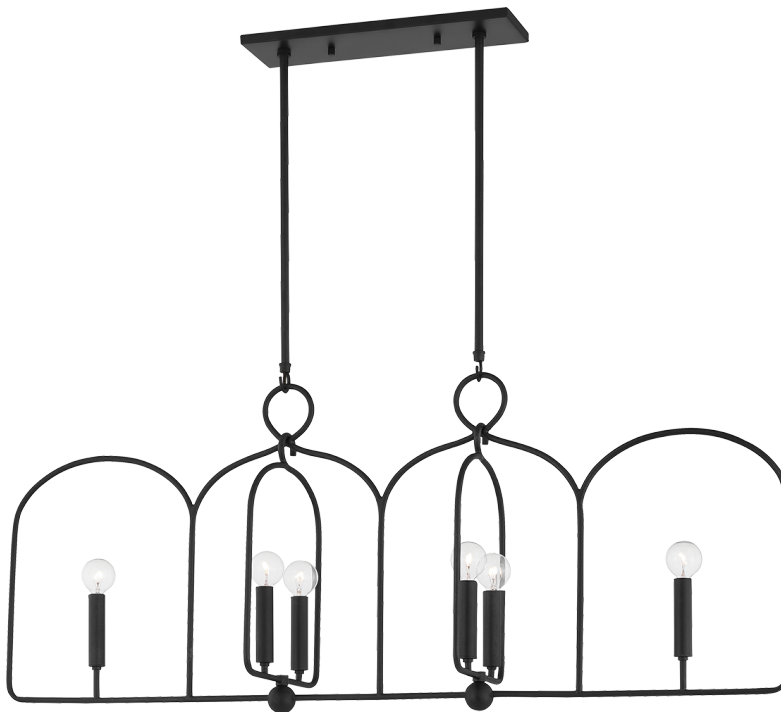

MALLORY

H512906-AI

With its open, arched metal frame and gold leaf or aged iron finish, Mallory makes a stylish statement. Clear, round bulbs atop sleek, straight candle holders create a beautiful contrasting effect. Available as a sconce, pendant or linear, each fixture hangs from a round metal loop giving the piece a feeling of motion.

FINISHES

AGED IRON

DIMENSIONS / SPECS

Height: 14.5"

Width/Diameter: 10"

Length: 45.25"

Minimum Height: 23"

Maximum Height: 55.25"

Hanging Type: 1-3" / 1-6" / 1-12" / 1-18" Stems

Product Weight: 12lb

Canopy/Backplate Shape: Rectangle

Sloped Ceiling Compatible: No

Living Finish: No

Uplight Only: No

ELECTRICAL

Bulb 1

Bulb Included: No

Socket: E12 Candelabra Base

Bulb Type: G16.5

Max Wattage: 60

Bulb Quantity: 6

Gem Box Required (2"x3"): No

Dark Sky: No

SHIPPING