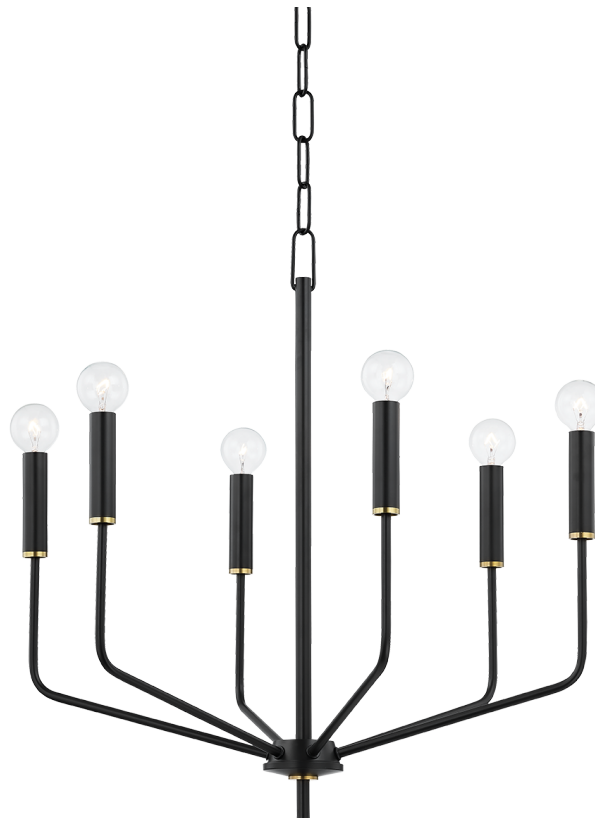

# BAILEY

H516806-AGB/SBK

Bailey is not your traditional candelabra—in fact, she's had quite the glow up. Svelte arms extend upwards to greet metal candlesticks and globe bulbs, all hanging gracefully from a delicate chain. Designed with you in mind, Bailey is available in six, eight, or 15-light options. Working with a long dining room table? Place two of the six-light versions at least 2.5' apart. Finish options include aged brass, polished nickel, and soft black.

## FINISHES

AGED BRASS w/ SOFT BLACK

## DIMENSIONS / SPECS

Height: 23.5"

Width/Diameter: 24"

Minimum Height: 26.5"

Maximum Height: 77.5"

Canopy/Backplate: 4.75"

Product Weight: 9.2lb

Canopy/Backplate Shape: Round

### Bulb 1

Bulb Included: No

Socket: E12 Candelabra Base

Bulb Type: G16.5

Max Wattage: 40

Bulb Quantity: 6

Gem Box Required (2"x3"): No

Dark Sky: No