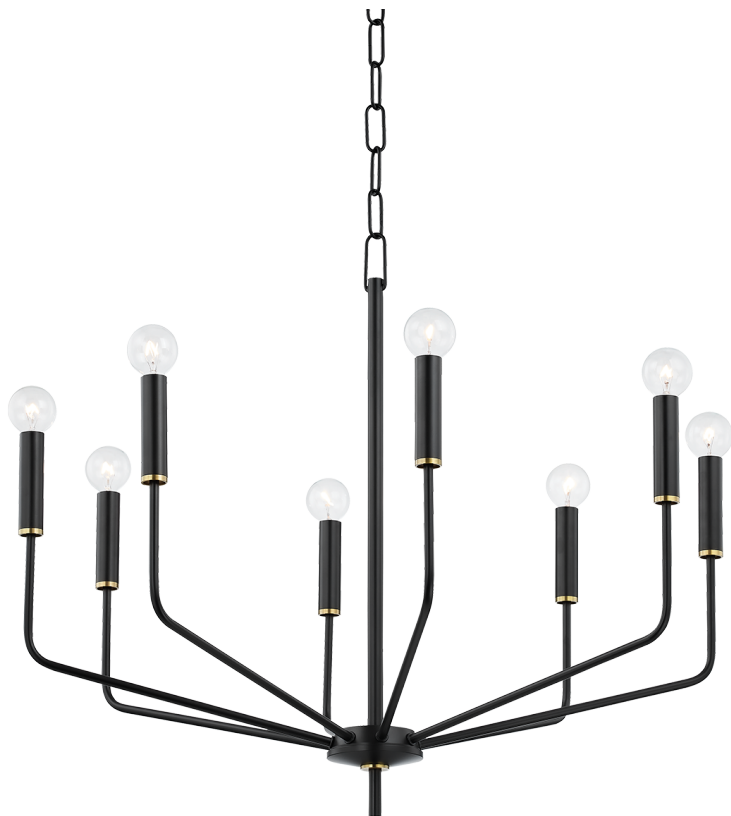

BAILEY

H516808-AGB/SBK

Bailey is not your traditional candelabra—in fact, she's had quite the glow up. Svelte arms extend upwards to greet metal candlesticks and globe bulbs, all hanging gracefully from a delicate chain. Designed with you in mind, Bailey is available in six, eight, or 15-light options. Working with a long dining room table? Place two of the six-light versions at least 2.5' apart. Finish options include aged brass, polished nickel, and soft black.

FINISHES

AGED BRASS w/ SOFT BLACK

DIMENSIONS / SPECS

Height: 24.75"

Width/Diameter: 30"

Minimum Height: 27.75"

Maximum Height: 78.75"

Canopy/Backplate: 4.75"

Product Weight: 15lb

Canopy/Backplate Shape: Round

Sloped Ceiling Compatible: No

Living Finish: No

Uplight Only: No

ELECTRICAL

Bulb 1

Bulb Included: No

Socket: E12 Candelabra Base

Bulb Type: G16.5

Max Wattage: 60

Bulb Quantity: 8

Gem Box Required (2"x3"): No

Dark Sky: No

SHIPPING

Carton 1: 30" x 30" x 18"