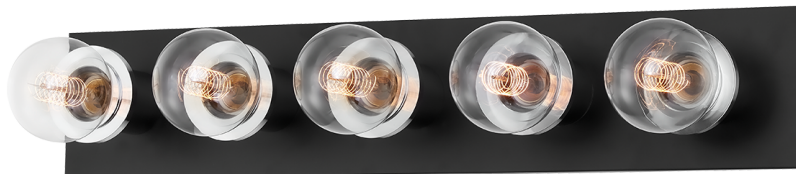

# BRANDI

H526305-PC/SBK

Industrial glamour reigns supreme in Brandi's edgy silhouette. Exposed bulbs are effortlessly cool while high wattage finishes add sophisticated flair. Available in multiple styles, our favorite is the bath and vanity light. Retro meets modern, Brandi gives just the right light to perfect your pout.

## FINISHES

Aged Brass/soft Black (AGB/SBK)  
Polished Chrome/soft Black (PC/SBK)

## DIMENSIONS

Height: 4.75"

Width/Diameter: 24"

Canopy/Backplate: 0"

Hanging Type:

Product Weight: 3.2lb

## GLASS

Attachment:

Glass 1:

Glass 2: