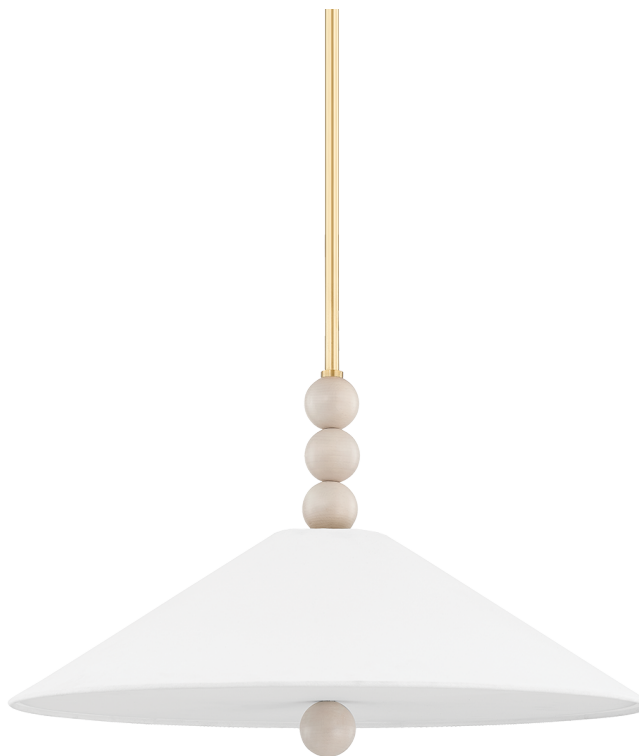

ALEXIS

H615702-AGB

Alexis reimagines a traditional American design detail. Inspired by vintage bobbin furniture pieces, wooden spheres of whitewash ash decorate a white linen shade from both above and below, creating the illusion that they pierce through the shade. Natural elements and a simple silhouette make this pretty pendant a welcome addition to any space.

FINISHES

AGED BRASS

DIMENSIONS / SPECS

Height: 13.75"

Width/Diameter: 22"

Minimum Height: 18"

Maximum Height: 54"

Canopy/Backplate: 6"

Hanging Type: 1-3" / 1-6" / 1-12" / 1-18" Stems

Product Weight: 4.75lb

Canopy/Backplate Shape: Round

Sloped Ceiling Compatible: No

Living Finish: No

Uplight Only: No

Shade 1: Linen

Shade 1 Top Width: 4"

Shade 1 Bottom L/W: 22" / 0"

Shade 1 Height: 6"

Replacement Glass Item #(s): SHD-H615702

ELECTRICAL

Bulb 1

Bulb Included: No

Socket: E26 Medium Base

Bulb Type: A19

Max Wattage: 15

Bulb Quantity: 2

Gem Box Required (2"x3"): No

Dark Sky: No

SHIPPING

Carton 1: 25" x 25" x 15"

Carton 1 Weight: 8lb

Shipping Method: Ground

Country of Origin: CN