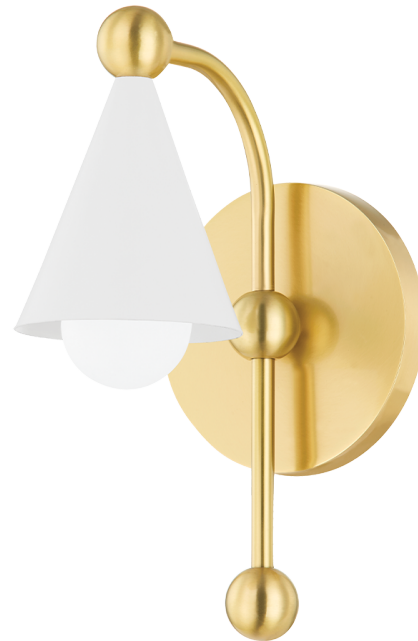

HIKARI

H681101-AGB/SWH

The flamboyant sputnik design of the Hikari chandelier bursts with confidence. Casting light in all directions, twelve soft white conical shades complete the Aged Brass satellite structure. Small spheres dot each arm like jewels, adding a decorative note to this mid-century modern revival. Hikari is also available as a wall sconce and a 4 or 6-light chandelier. Part of our Dabito x Mitzi Tastemakers collection.

FINISHES

AGED BRASS w/ SOFT WHITE

DIMENSIONS

Height: 9.25"
Width/Diameter: 4.75"
Canopy/Backplate: 4.75"
Product Weight: 2lb
Extension: 6.25"
Top to Center: 4.25"
Canopy/Backplate Shape: Round
Sloped Ceiling Compatible: No
Living Finish: No
Uplight Only: No

Shade

Shade 1: Steel
Shade 1 Top Width: 1"
Shade 1 Bottom L/W: 0" / 3.5"
Shade 1 Height: 4"

ELECTRICAL

Bulb 1

Bulb Included: No
Socket: E12 Candelabra Base
Bulb Type: G16.5
Max Wattage: 60
Bulb Quantity: 1
Gem Box Required (2"x3"): No
Dark Sky: No

SHIPPING

Carton 1: 12" x 10" x 7"
Carton 1 Weight: 2lb
Shipping Method: Ground
Country of Origin: CN