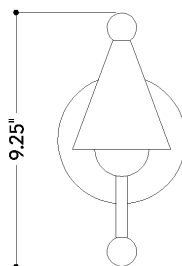

FINISHES

AGED BRASS w/ SOFT WHITE

DIMENSIONS / SPECS

Height: 9.25"
Width/Diameter: 4.75"
Canopy/Backplate: 4.75"
Product Weight: 2lb
Extension: 6.25"
Top to Center: 4.25"
Canopy/Backplate Shape: Round
Sloped Ceiling Compatible: No
Living Finish: No
Uplight Only: No

Shade 1: Steel
Shade 1 Top Width: 1"
Shade 1 Bottom L/W: 0" / 3.5"
Shade 1 Height: 4"

ELECTRICAL

Bulb 1
Bulb Included: No
Socket: E12 Candelabra Base
Bulb Type: G16.5
Max Wattage: 60
Bulb Quantity: 1
Gem Box Required (2"x3"): No
Dark Sky: No

SHIPPING

Carton 1: 12" x 10" x 7"
Carton 1 Weight: 2lb
Shipping Method: Ground
Country of Origin: CN

TOP

FRONT

SIDE