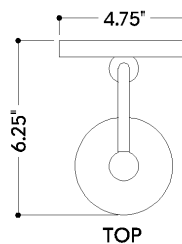

FINISHES

AGED BRASS w/ SOFT WHITE

DIMENSIONS

Height: 9.25"
Width/Diameter: 4.75"
Canopy/Backplate: 4.75"
Product Weight: 2lb
Extension: 6.25"
Top to Center: 4.25"
Canopy/Backplate Shape: Round
Sloped Ceiling Compatible: No
Living Finish: No
Uplight Only: No

Shade

Shade 1: Steel
Shade 1 Top Width: 1"
Shade 1 Bottom L/W: 0" / 3.5"
Shade 1 Height: 4"

ELECTRICAL

Bulb 1

Bulb Included: No
Socket: E12 Candelabra Base
Bulb Type: G16.5
Max Wattage: 60
Bulb Quantity: 1
Gem Box Required (2"x3"): No
Dark Sky: No

SHIPPING

Carton 1: 12" x 10" x 7"
Carton 1 Weight: 2lb
Shipping Method: Ground
Country of Origin: CN

TOP

FRONT

SIDE