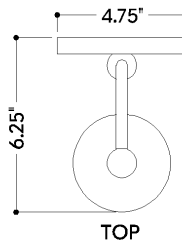

FINISHES

AGED BRASS w/ SOFT WHITE

DIMENSIONS / SPECS

Height: 9.25"
Width/Diameter: 4.75"
Canopy/Backplate: 4.75"
Product Weight: 2lb
Extension: 6.25"
Top to Center: 4.25"
Canopy/Backplate Shape: Round
Sloped Ceiling Compatible: No
Living Finish: No
Uplight Only: No

Shade 1: Steel
Shade 1 Top Width: 1"
Shade 1 Bottom L/W: 0" / 3.5"
Shade 1 Height: 4"

ELECTRICAL

Bulb 1
Bulb Included: No
Socket: E12 Candelabra Base
Bulb Type: G16.5
Max Wattage: 60
Bulb Quantity: 1
Gem Box Required (2"x3"): No
Dark Sky: No

SHIPPING

Carton 1: 12" x 10" x 7"
Carton 1 Weight: 2lb
Shipping Method: Ground
Country of Origin: CN

TOP

FRONT

SIDE