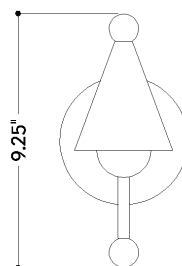

FINISHES

AGED BRASS w/ SOFT WHITE

DIMENSIONS

Height: 9.25"
Width/Diameter: 4.75"
Canopy/Backplate: 4.75"
Product Weight: 2lb
Extension: 6.25"
Top to Center: 4.25"
Canopy/Backplate Shape: Round
Sloped Ceiling Compatible: No
Living Finish: No
Uplight Only: No

Shade

Shade 1: Steel
Shade 1 Top Width: 1"
Shade 1 Bottom L/W: 0" / 3.5"
Shade 1 Height: 4"

ELECTRICAL

Bulb 1

Bulb Included: No
Socket: E12 Candelabra Base
Bulb Type: G16.5
Max Wattage: 60
Bulb Quantity: 1
Gem Box Required (2"x3"): No
Dark Sky: No

SHIPPING

Carton 1: 12" x 10" x 7"
Carton 1 Weight: 2lb
Shipping Method: Ground
Country of Origin: CN

TOP

FRONT

SIDE