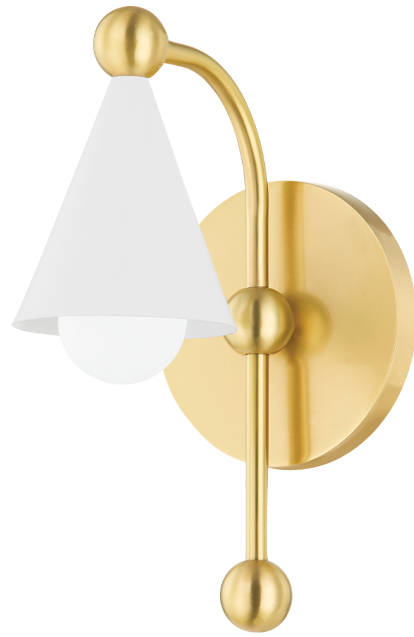

HIKARI

H681101-AGB/SWH

The flamboyant sputnik design of the Hikari chandelier bursts with confidence. Casting light in all directions, twelve soft white conical shades complete the Aged Brass satellite structure. Small spheres dot each arm like jewels, adding a decorative note to this mid-century modern revival. Hikari is also available as a wall sconce and a 4 or 6-light chandelier. Part of our Dabito x Mitzi Tastemakers collection.

FINISHES

AGED BRASS w/ SOFT WHITE

DIMENSIONS / SPECS

Height: 9.25"
Width/Diameter: 4.75"
Canopy/Backplate: 4.75"
Product Weight: 2lb
Extension: 6.25"
Top to Center: 4.25"
Canopy/Backplate Shape: Round
Sloped Ceiling Compatible: No
Living Finish: No
Uplight Only: No

Shade 1: Steel
Shade 1 Top Width: 1"
Shade 1 Bottom L/W: 0" / 3.5"
Shade 1 Height: 4"

ELECTRICAL

Bulb 1
Bulb Included: No
Socket: E12 Candelabra Base
Bulb Type: G16.5
Max Wattage: 60
Bulb Quantity: 1
Gem Box Required (2"x3"): No
Dark Sky: No