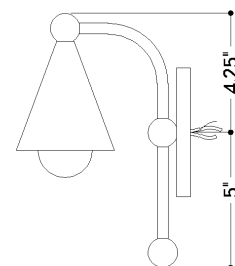

FINISHES

AGED BRASS w/ SOFT WHITE

DIMENSIONS

Height: 9.25"
Width/Diameter: 4.75"
Canopy/Backplate: 4.75"
Product Weight: 2lb
Extension: 6.25"
Top to Center: 4.25"
Canopy/Backplate Shape: Round
Sloped Ceiling Compatible: No
Living Finish: No
Uplight Only: No

Shade

Shade 1: Steel
Shade 1 Top Width: 1"
Shade 1 Bottom L/W: 0" / 3.5"
Shade 1 Height: 4"

ELECTRICAL

Bulb 1

Bulb Included: No
Socket: E12 Candelabra Base
Bulb Type: G16.5
Max Wattage: 60
Bulb Quantity: 1
Gem Box Required (2"x3"): No
Dark Sky: No

SHIPPING

Carton 1: 12" x 10" x 7"
Carton 1 Weight: 2lb
Shipping Method: Ground
Country of Origin: CN

TOP

FRONT

SIDE