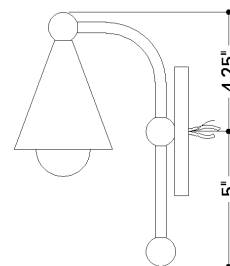

FINISHES

AGED BRASS w/ SOFT WHITE

DIMENSIONS / SPECS

Height: 9.25"
Width/Diameter: 4.75"
Canopy/Backplate: 4.75"
Product Weight: 2lb
Extension: 6.25"
Top to Center: 4.25"
Canopy/Backplate Shape: Round
Sloped Ceiling Compatible: No
Living Finish: No
Uplight Only: No

Shade 1: Steel
Shade 1 Top Width: 1"
Shade 1 Bottom L/W: 0" / 3.5"
Shade 1 Height: 4"

ELECTRICAL

Bulb 1
Bulb Included: No
Socket: E12 Candelabra Base
Bulb Type: G16.5
Max Wattage: 60
Bulb Quantity: 1
Gem Box Required (2"x3"): No
Dark Sky: No

SHIPPING

Carton 1: 12" x 10" x 7"
Carton 1 Weight: 2lb
Shipping Method: Ground
Country of Origin: CN

TOP

FRONT

SIDE