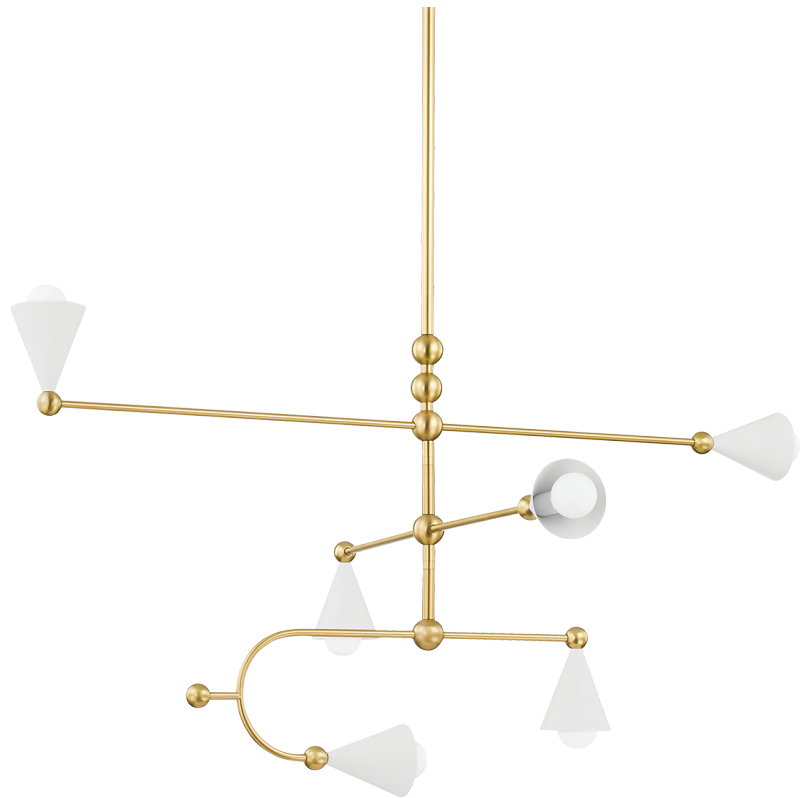

HIKARI

H681806-AGB/SWH

The flamboyant sputnik design of the Hikari chandelier bursts with confidence. Casting light in all directions, twelve soft white conical shades complete the Aged Brass satellite structure. Small spheres dot each arm like jewels, adding a decorative note to this mid-century modern revival. Hikari is also available as a wall sconce and a 4 or 6-light chandelier. Part of our Dabito x Mitzi Tastemakers collection.

FINISHES

AGED BRASS w/ SOFT WHITE

Coastal Suitable Finish (EPM): No

DIMENSIONS

Height: 22.75"

Width/Diameter: 42.5"

Minimum Height: 28.75"

Maximum Height: 58.75"

Canopy/Backplate: 5.5"

Hanging Type: 1-3" / 1-6" / 1-12" / 1-18" Stems

Product Weight: 12lb

Canopy/Backplate Shape: Round

Sloped Ceiling Compatible: No

Living Finish: No

Uplight Only: No

Shade

Shade 1: Steel

Shade 1 Top Width: 1"

Shade 1 Bottom L/W: 0" / 3.5"

Shade 1 Height: 4"

ELECTRICAL

Bulb 1

Bulb Included: No

Socket: E12 Candelabra Base

Bulb Type: G16.5

Max Wattage: 60

Bulb Quantity: 6

Bulb Included: No

Gem Box Required (2"x3"): No

Dark Sky: No

SHIPPING

Carton 1: 46" x 27" x 7"

Carton 1 Weight: 14lb

Shipping Method: Ground

Country of Origin: CN

HUDSON VALLEY
LIGHTING GROUP

| hvlgroup.com | 1.800.814.3993

REVISED 3.11.2022