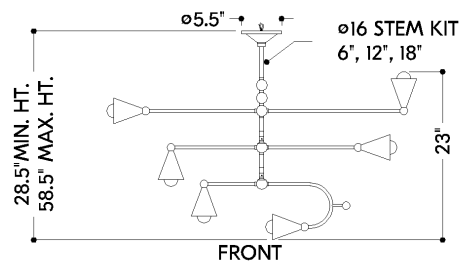

HIKARI

H681806-AGB/SWH

The flamboyant sputnik design of the Hikari chandelier bursts with confidence. Casting light in all directions, twelve soft white conical shades complete the Aged Brass satellite structure. Small spheres dot each arm like jewels, adding a decorative note to this mid-century modern revival. Hikari is also available as a wall sconce and a 4 or 6-light chandelier. Part of our Dabito x Mitzi Tastemakers collection.

FINISHES

AGED BRASS w/ SOFT WHITE

Coastal Suitable Finish (EPM): No

DIMENSIONS

Height: 22.75"

Width/Diameter: 42.5"

Minimum Height: 28.75"

Maximum Height: 58.75"

Canopy/Backplate: 5.5"

Hanging Type: 1-3" / 1-6" / 1-12" / 1-18" Stems

Product Weight: 12lb

Canopy/Backplate Shape: Round

Sloped Ceiling Compatible: No

Living Finish: No

Uplight Only: No

Shade

Shade 1: Steel

Shade 1 Top Width: 1"

Shade 1 Bottom L/W: 0" / 3.5"

Shade 1 Height: 4"

ELECTRICAL

Bulb 1

Bulb Included: No

Socket: E12 Candelabra Base

Bulb Type: G16.5

Max Wattage: 60

Bulb Quantity: 6

Bulb Included: No

Gem Box Required (2"x3"): No

Dark Sky: No

SHIPPING

Carton 1: 46" x 27" x 7"

Carton 1 Weight: 14lb

Shipping Method: Ground

Country of Origin: CN

HUDSON VALLEY
LIGHTING GROUP

| hvlgroup.com | 1.800.814.3993

REVISED 3.11.2022