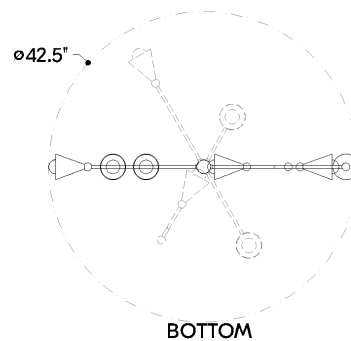

HIKARI

H681806-AGB/SWH

The flamboyant sputnik design of the Hikari chandelier bursts with confidence. Casting light in all directions, twelve soft white conical shades complete the Aged Brass satellite structure. Small spheres dot each arm like jewels, adding a decorative note to this mid-century modern revival. Hikari is also available as a wall sconce and a 4 or 6-light chandelier. Part of our Dabito x Mitzi Tastemakers collection.

FINISHES

AGED BRASS w/ SOFT WHITE

Coastal Suitable Finish (EPM): No

DIMENSIONS

Height: 22.75"

Width/Diameter: 42.5"

Minimum Height: 28.75"

Maximum Height: 58.75"

Canopy/Backplate: 5.5"

Hanging Type: 1-3" / 1-6" / 1-12" / 1-18" Stems

Product Weight: 12lb

Canopy/Backplate Shape: Round

Sloped Ceiling Compatible: No

Living Finish: No

Uplight Only: No

Shade

Shade 1: Steel

Shade 1 Top Width: 1"

Shade 1 Bottom L/W: 0" / 3.5"

Shade 1 Height: 4"

ELECTRICAL

Bulb 1

Bulb Included: No

Socket: E12 Candelabra Base

Bulb Type: G16.5

Max Wattage: 60

Bulb Quantity: 6

Bulb Included: No

Gem Box Required (2"x3"): No

Dark Sky: No

SHIPPING

Carton 1: 46" x 27" x 7"

Carton 1 Weight: 14lb

Shipping Method: Ground

Country of Origin: CN

HUDSON VALLEY
LIGHTING GROUP

| hvlgroup.com | 1.800.814.3993

REVISED 3.11.2022