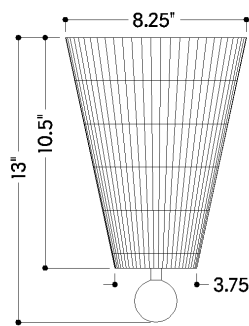

## DIMENSIONS

Height: 13"

Width/Diameter: 8.25"

Canopy/Backplate: 4.75"

Product Weight: 2.2lb

Extension: 6.25"

Top to Center: 5.5"

Canopy/Backplate Shape: Round

## Shade

Shade 1: Natural Woven

Shade 1 Finish: Light Jute String

Shade 1 Top Width: 8.25"

Shade 1 Bottom L/W: 0" / 3.75"

Shade 1 Height: 10.5"

## SHIPPING

Carton 1: 16" x 11" x 10"

Carton 1 Weight: 7lb

Shipping Method: Ground

Country of Origin: VN

TOP

FRONT

SIDE