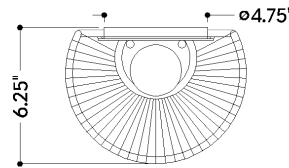

## DIMENSIONS

Height: 13"

Width/Diameter: 8.25"

Canopy/Backplate: 4.75"

Product Weight: 2.2lb

Extension: 6.25"

Top to Center: 5.5"

Canopy/Backplate Shape: Round

## Shade

Shade 1: Natural Woven

Shade 1 Finish: Light Jute String

Shade 1 Top Width: 8.25"

Shade 1 Bottom L/W: 0" / 3.75"

Shade 1 Height: 10.5"

Gem Box Required (2"x3"): No

Dark Sky: No

## SHIPPING

Carton 1: 16" x 11" x 10"

Carton 1 Weight: 7lb

Shipping Method: Ground

Country of Origin: VN

TOP

FRONT

SIDE