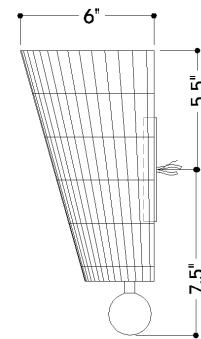

## DIMENSIONS

Height: 13"

Width/Diameter: 8.25"

Canopy/Backplate: 4.75"

Product Weight: 2.2lb

Extension: 6.25"

Top to Center: 5.5"

Canopy/Backplate Shape: Round

## SHIPPING

Carton 1: 16" x 11" x 10"

Carton 1 Weight: 7lb

Shipping Method: Ground

Country of Origin: VN

TOP

FRONT

SIDE