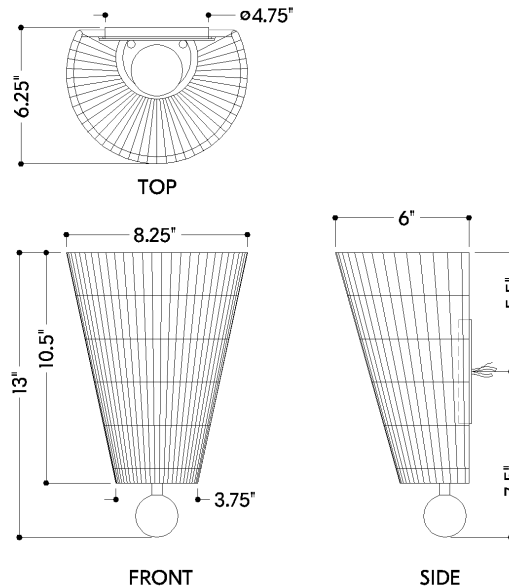

SONG

H682101-AGB

Opposites attract in the characterful Song. A light jute shade pairs with decorative Aged Brass spheres to create a striking contrast in form and materiality. Resembling a piece of jewelry, the overall silhouette is fresh and modern. Available as a pendant or a wall sconce, Song provides comforting illumination wherever it is placed. Part of our Dabito x Mitzi Tastemakers collection.

*Due to the one-of-a-kind nature of the medium, exact colors and patterns may vary slightly from the image shown.

FINISHES

AGED BRASS

DIMENSIONS / SPECS

Height: 13"
Width/Diameter: 8.25"
Canopy/Backplate: 4.75"
Product Weight: 2.2lb
Extension: 6.25"
Top to Center: 5.5"
Canopy/Backplate Shape: Round
Sloped Ceiling Compatible: No
Living Finish: No
Uplight Only: No

Shade 1: Natural Woven
Shade 1 Finish: Light Jute String
Shade 1 Top Width: 8.25"
Shade 1 Bottom L/W: 0" / 3.75"
Shade 1 Height: 10.5"

ELECTRICAL

Bulb 1

Bulb Included: No
Socket: E26 Medium Base
Bulb Type: A19
Max Wattage: 15
Bulb Quantity: 1
Cord Type: B & W TEFLON W/ GROUND WIRE
Gem Box Required (2"x3"): No
Dark Sky: No

SHIPPING

Carton 1: 16" x 11" x 10"
Carton 1 Weight: 7lb
Shipping Method: Ground
Country of Origin: VN

HUDSON VALLEY
LIGHTING GROUP