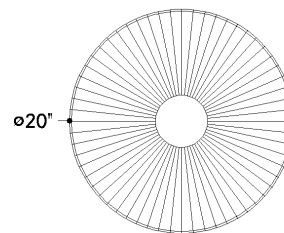

FINISHES

AGED BRASS

No

DIMENSIONS

Width/Diameter: 20"
Minimum Height: 16"
Maximum Height: 126"
Canopy/Backplate: 5.5"
Product Weight: 2lb
Canopy/Backplate Shape: Round
Sloped Ceiling Compatible: No
Living Finish: No
Uplight Only: No

Shade

Shade 1: Linen
Shade 1 Top Width: 3.25"
Shade 1 Bottom L/W: 20" / 0"
Shade 1 Height: 7.25"

ELECTRICAL

Bulb 1

Bulb Included: No
Socket: E26 Medium Base
Bulb Type: G40
Max Wattage: 25
Bulb Quantity: 1
Bulb Included: No
Gem Box Required (2"x3"): No
Dark Sky: No

SHIPPING

Carton 1: 21" x 21" x 8"
Carton 1 Weight: 5lb
Shipping Method: Ground
Country of Origin: VN

FRONT

TOP