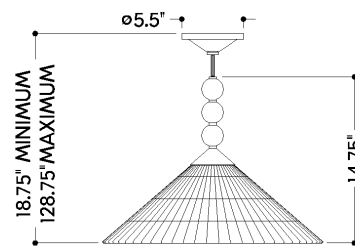

FINISHES

AGED BRASS

No

DIMENSIONS

Width/Diameter: 20"
Minimum Height: 16"
Maximum Height: 126"
Canopy/Backplate: 5.5"
Product Weight: 2lb
Canopy/Backplate Shape: Round
Sloped Ceiling Compatible: No
Living Finish: No
Uplight Only: No

Shade

Shade 1: Linen
Shade 1 Top Width: 3.25"
Shade 1 Bottom L/W: 20" / 0"
Shade 1 Height: 7.25"

ELECTRICAL

Bulb 1

Bulb Included: No
Socket: E26 Medium Base
Bulb Type: G40
Max Wattage: 25
Bulb Quantity: 1
Bulb Included: No
Gem Box Required (2"x3"): No
Dark Sky: No

SHIPPING

Carton 1: 21" x 21" x 8"
Carton 1 Weight: 5lb
Shipping Method: Ground
Country of Origin: VN

FRONT

TOP