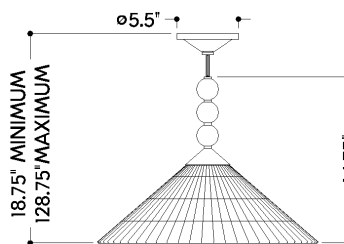

FINISHES

AGED BRASS

DIMENSIONS / SPECS

Width/Diameter: 20"
Minimum Height: 16"
Maximum Height: 126"
Canopy/Backplate: 5.5"
Product Weight: 2lb
Canopy/Backplate Shape: Round
Sloped Ceiling Compatible: No
Living Finish: No
Uplight Only: No

Shade 1: Linen
Shade 1 Top Width: 3.25"
Shade 1 Bottom L/W: 20" / 0"
Shade 1 Height: 7.25"

ELECTRICAL

Bulb 1
Bulb Included: No
Socket: E26 Medium Base
Bulb Type: G40
Max Wattage: 25
Bulb Quantity: 1
Gem Box Required (2"x3"): No
Dark Sky: No

SHIPPING

Carton 1: 21" x 21" x 8"
Carton 1 Weight: 5lb
Shipping Method: Ground
Country of Origin: VN

FRONT

TOP