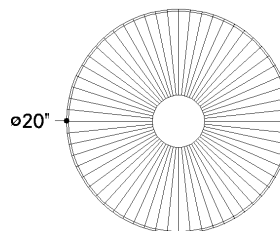

FINISHES

AGED BRASS

DIMENSIONS / SPECS

Width/Diameter: 20"
Minimum Height: 16"
Maximum Height: 126"
Canopy/Backplate: 5.5"
Product Weight: 2lb
Canopy/Backplate Shape: Round
Sloped Ceiling Compatible: No
Living Finish: No
Uplight Only: No

Shade 1: Linen
Shade 1 Top Width: 3.25"
Shade 1 Bottom L/W: 20" / 0"
Shade 1 Height: 7.25"

ELECTRICAL

Bulb 1
Bulb Included: No
Socket: E26 Medium Base
Bulb Type: G40
Max Wattage: 25
Bulb Quantity: 1
Gem Box Required (2"x3"): No
Dark Sky: No

SHIPPING

Carton 1: 21" x 21" x 8"
Carton 1 Weight: 5lb
Shipping Method: Ground
Country of Origin: VN

FRONT

TOP