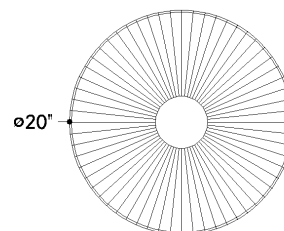

FINISHES

AGED BRASS

DIMENSIONS

Width/Diameter: 20"
Minimum Height: 16"
Maximum Height: 126"
Canopy/Backplate: 5.5"
Product Weight: 2lb
Canopy/Backplate Shape: Round
Sloped Ceiling Compatible: No
Living Finish: No
Uplight Only: No

Shade

Shade 1: Linen
Shade 1 Top Width: 3.25"
Shade 1 Bottom L/W: 20" / 0"
Shade 1 Height: 7.25"

ELECTRICAL

Bulb 1

Bulb Included: No
Socket: E26 Medium Base
Bulb Type: G40
Max Wattage: 25
Bulb Quantity: 1
Gem Box Required (2"x3"): No
Dark Sky: No

SHIPPING

Carton 1: 21" x 21" x 8"
Carton 1 Weight: 5lb
Shipping Method: Ground
Country of Origin: VN

FRONT

TOP