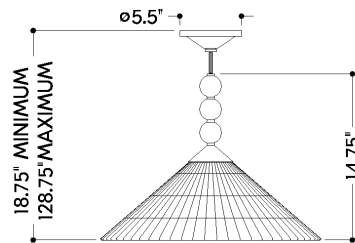

FINISHES

AGED BRASS

DIMENSIONS

Width/Diameter: 20"
Minimum Height: 16"
Maximum Height: 126"
Canopy/Backplate: 5.5"
Product Weight: 2lb
Canopy/Backplate Shape: Round
Sloped Ceiling Compatible: No
Living Finish: No
Uplight Only: No

Shade

Shade 1: Linen
Shade 1 Top Width: 3.25"
Shade 1 Bottom L/W: 20" / 0"
Shade 1 Height: 7.25"

ELECTRICAL

Bulb 1

Bulb Included: No
Socket: E26 Medium Base
Bulb Type: G40
Max Wattage: 25
Bulb Quantity: 1
Gem Box Required (2"x3"): No
Dark Sky: No

SHIPPING

Carton 1: 21" x 21" x 8"
Carton 1 Weight: 5lb
Shipping Method: Ground
Country of Origin: VN

FRONT

TOP