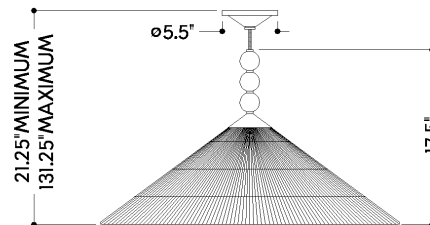

*Due to the one-of-a-kind nature of the medium, exact colors and patterns may vary slightly from the image shown.

FINISHES

AGED BRASS

Coastal Suitable Finish (EPM): No

DIMENSIONS

Height: 17.5"

Width/Diameter: 30"

Minimum Height: 21.25"

Maximum Height: 131.25"

Canopy/Backplate: 5.5"

Hanging Type: 120" Fabric Covered Cord

Product Weight: 11lb

Canopy/Backplate Shape: Round

Sloped Ceiling Compatible: No

Living Finish: No

Uplight Only: Yes

Shade

Shade 1: Natural Woven

Shade 1 Finish: Light Jute String

Shade 1 Top Width: 3.75"

Shade 1 Bottom L/W: 0" / 30"

Shade 1 Height: 10"

ELECTRICAL

Gem Box Required (2"x3"): No

Dark Sky: No

SHIPPING

Carton 1: 34" x 34" x 15"

Carton 1 Weight: 16lb

Shipping Method: Ground

Country of Origin: VN

FRONT