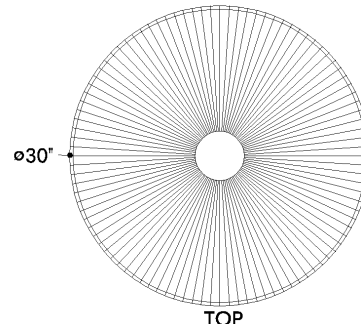

*Due to the one-of-a-kind nature of the medium, exact colors and patterns may vary slightly from the image shown.

FINISHES

AGED BRASS

Coastal Suitable Finish (EPM): No

DIMENSIONS

Height: 17.5"

Width/Diameter: 30"

Minimum Height: 21.25"

Maximum Height: 131.25"

Canopy/Backplate: 5.5"

Hanging Type: 120" Fabric Covered Cord

Product Weight: 11lb

Canopy/Backplate Shape: Round

Sloped Ceiling Compatible: No

Living Finish: No

Gem Box Required (2"x3"): No

Dark Sky: No

SHIPPING

Carton 1: 34" x 34" x 15"

Carton 1 Weight: 16lb

Shipping Method: Ground

Country of Origin: VN

FRONT