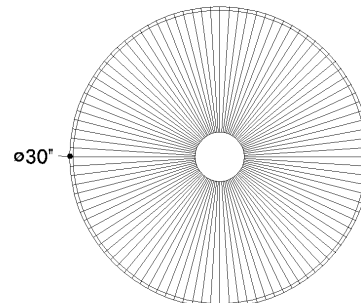

*Due to the one-of-a-kind nature of the medium, exact colors and patterns may vary slightly from the image shown.

FINISHES

AGED BRASS

DIMENSIONS

Height: 17.5"
Width/Diameter: 30"
Minimum Height: 21.5"
Maximum Height: 131.25"
Canopy/Backplate: 5.5"
Hanging Type: 120" Fabric Covered Cord
Product Weight: 11lb
Canopy/Backplate Shape: Round
Sloped Ceiling Compatible: No
Living Finish: No
Uplight Only: Yes

Shade

Shade 1: Natural Woven
Shade 1 Finish: Light Jute String
Shade 1 Top Width: 3.75"
Shade 1 Bottom L/W: 0" / 30"
Shade 1 Height: 10"

ELECTRICAL

Bulb 1

Bulb Included: No
Socket: E26 Medium Base
Bulb Type: G40
Max Wattage: 25
Bulb Quantity: 1
Cord Type: SVT BLACK FABRIC
Gem Box Required (2"x3"): No
Dark Sky: No

SHIPPING

Carton 1: 34" x 34" x 15"
Carton 1 Weight: 16lb
Shipping Method: Ground
Country of Origin: VN

FRONT

TOP