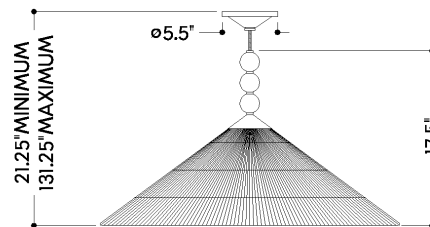

## DIMENSIONS

Height: 17.5"  
Width/Diameter: 30"  
Minimum Height: 21.25"  
Maximum Height: 131.25"  
Canopy/Backplate: 5.5"  
Hanging Type: 120" Fabric Covered Cord  
Product Weight: 11lb  
Canopy/Backplate Shape: Round  
Sloped Ceiling Compatible: No  
Living Finish: No  
Uplight Only: Yes

## Shade

Shade 1: Natural Woven  
Shade 1 Finish: Light Jute String  
Shade 1 Top Width: 3.75"  
Shade 1 Bottom L/W: 0" / 30"  
Shade 1 Height: 10"