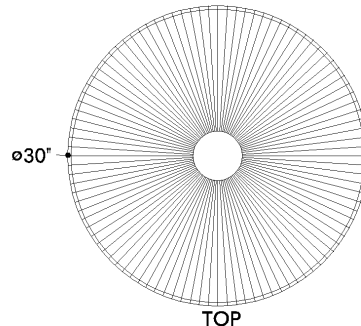

SONG

H682701L-AGB

Opposites attract in the characterful Song. A light jute shade pairs with decorative Aged Brass spheres to create a striking contrast in form and materiality. Resembling a piece of jewelry, the overall silhouette is fresh and modern. Available as a pendant or a wall sconce, Song provides comforting illumination wherever it is placed. Part of our Dabito x Mitzi Tastemakers collection.

*Due to the one-of-a-kind nature of the medium, exact colors and patterns may vary slightly from the image shown.

FINISHES

AGED BRASS

DIMENSIONS / SPECS

Height: 17.5"
Width/Diameter: 30"
Minimum Height: 21.5"
Maximum Height: 131.25"
Canopy/Backplate: 5.5"
Hanging Type: 120" Fabric Covered Cord
Product Weight: 11lb
Canopy/Backplate Shape: Round
Sloped Ceiling Compatible: No
Living Finish: No
Uplight Only: Yes

Shade 1: Natural Woven
Shade 1 Finish: Light Jute String
Shade 1 Top Width: 3.75"
Shade 1 Bottom L/W: 0" / 30"
Shade 1 Height: 10"

ELECTRICAL

Bulb 1
Bulb Included: No
Socket: E26 Medium Base
Bulb Type: G40
Max Wattage: 25
Bulb Quantity: 1
Cord Type: SVT BLACK FABRIC
Gem Box Required (2"x3"): No
Dark Sky: No

SHIPPING

Carton 1: 34" x 34" x 15"
Carton 1 Weight: 16lb
Shipping Method: Ground
Country of Origin: VN

FRONT

TOP