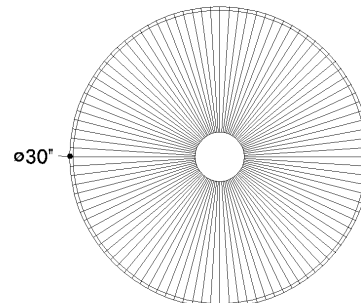

## DIMENSIONS

Height: 17.5"  
Width/Diameter: 30"  
Minimum Height: 21.25"  
Maximum Height: 131.25"  
Canopy/Backplate: 5.5"  
Hanging Type: 120" Fabric Covered Cord  
Product Weight: 11lb  
Canopy/Backplate Shape: Round  
Sloped Ceiling Compatible: No  
Living Finish: No  
Uplight Only: Yes

## Shade

Shade 1: Natural Woven  
Shade 1 Finish: Light Jute String  
Shade 1 Top Width: 3.75"  
Shade 1 Bottom L/W: 0" / 30"  
Shade 1 Height: 10"