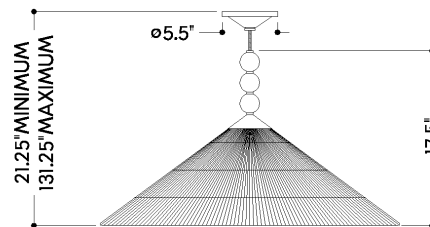

*Due to the one-of-a-kind nature of the medium, exact colors and patterns may vary slightly from the image shown.

FINISHES

AGED BRASS

DIMENSIONS

Height: 17.5"
Width/Diameter: 30"
Minimum Height: 21.5"
Maximum Height: 131.25"
Canopy/Backplate: 5.5"
Hanging Type: 120" Fabric Covered Cord
Product Weight: 11lb
Canopy/Backplate Shape: Round
Sloped Ceiling Compatible: No
Living Finish: No
Uplight Only: Yes

Shade

Shade 1: Natural Woven
Shade 1 Finish: Light Jute String
Shade 1 Top Width: 3.75"
Shade 1 Bottom L/W: 0" / 30"
Shade 1 Height: 10"

ELECTRICAL

Bulb 1

Bulb Included: No
Socket: E26 Medium Base
Bulb Type: G40
Max Wattage: 25
Bulb Quantity: 1
Cord Type: SVT BLACK FABRIC
Gem Box Required (2"x3"): No
Dark Sky: No

SHIPPING

Carton 1: 34" x 34" x 15"
Carton 1 Weight: 16lb
Shipping Method: Ground
Country of Origin: VN

FRONT

TOP