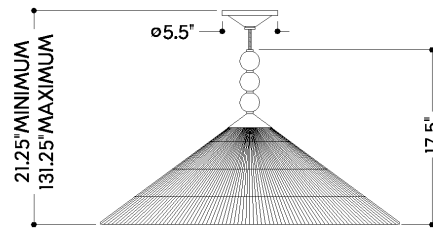

SONG

H682701L-AGB

Opposites attract in the characterful Song. A light jute shade pairs with decorative Aged Brass spheres to create a striking contrast in form and materiality. Resembling a piece of jewelry, the overall silhouette is fresh and modern. Available as a pendant or a wall sconce, Song provides comforting illumination wherever it is placed. Part of our Dabito x Mitzi Tastemakers collection.

*Due to the one-of-a-kind nature of the medium, exact colors and patterns may vary slightly from the image shown.

FINISHES

AGED BRASS

DIMENSIONS / SPECS

Height: 17.5"
Width/Diameter: 30"
Minimum Height: 21.5"
Maximum Height: 131.25"
Canopy/Backplate: 5.5"
Hanging Type: 120" Fabric Covered Cord
Product Weight: 11lb
Canopy/Backplate Shape: Round
Sloped Ceiling Compatible: No
Living Finish: No
Uplight Only: Yes

Shade 1: Natural Woven
Shade 1 Finish: Light Jute String
Shade 1 Top Width: 3.75"
Shade 1 Bottom L/W: 0" / 30"
Shade 1 Height: 10"

ELECTRICAL

Bulb 1
Bulb Included: No
Socket: E26 Medium Base
Bulb Type: G40
Max Wattage: 25
Bulb Quantity: 1
Cord Type: SVT BLACK FABRIC
Gem Box Required (2"x3"): No
Dark Sky: No

SHIPPING

Carton 1: 34" x 34" x 15"
Carton 1 Weight: 16lb
Shipping Method: Ground
Country of Origin: VN

FRONT