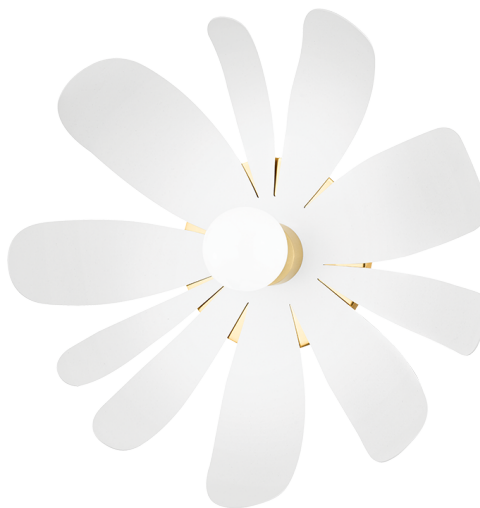

TWIGGY

H698301-AGB/TWH

Pretty with a retro flair, Twiggy is floral inspiration at its finest. Different-sized textured white petals sprout from a petite opal matte bulb at the center. The aged brass accents add a pop of shine without taking away from the piece's organic feel. Twiggy offers an entire bouquet of options including a one- or three-light wall sconce, a 3-light semi flush and a 3-light floor lamp.

FINISHES

AGED BRASS w/ TEXTURE WHITE

DIMENSIONS / SPECS

Width/Diameter: 12"
Canopy/Backplate: 4.75"
Product Weight: 2lb
Extension: 3.5"
Top to Center: 6"
Canopy/Backplate Shape: Round
Sloped Ceiling Compatible: No
Living Finish: No
Uplight Only: No

ELECTRICAL

Bulb 1

Bulb Included: No
Socket: E12 Candelabra Base
Bulb Type: G16.5
Max Wattage: 60
Bulb Quantity: 1
Gem Box Required (2"x3"): No
Dark Sky: No

SHIPPING

Carton 1: 15" x 15" x 6"
Carton 1 Weight: 3lb
Shipping Method: Ground
Country of Origin: CN