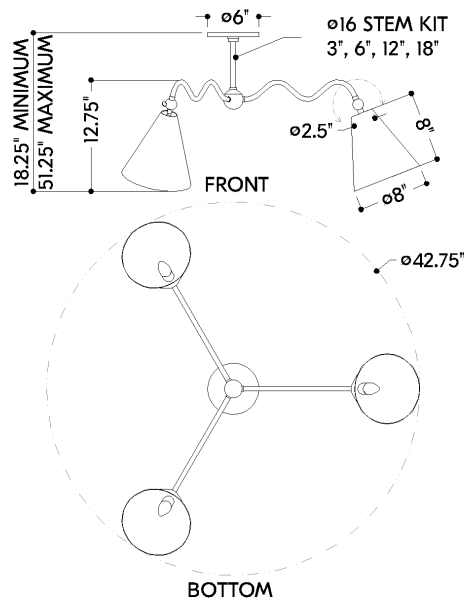

ONDA

H699803-AGB

Squiggly arms reminiscent of freehand doodles are Onda's main draw. A sense of movement is implied, reinforced by the fact that the shades pivot. The fresh white linen gently diffuses light, casting a warm glow from counter to corner. Onda is available as a 3 or 5-light chandelier or 1 or 2-light plug-in sconce. Part of our Tali Roth x Mitzi Tastemakers collection.

FINISHES

AGED BRASS

Coastal Suitable Finish (EPM): No

DIMENSIONS

Height: 12.75"

Width/Diameter: 42.75"

Minimum Height: 18.25"

Maximum Height: 51.25"

Canopy/Backplate: 6"

Hanging Type: 1-3" / 1-6" / 1-12" / 1-18" Stems

Product Weight: 5.56lb

Canopy/Backplate Shape: Round

Sloped Ceiling Compatible: No

Living Finish: No

Uplight Only: Yes

Shade

Shade 1: Linen

Shade 1 Finish: White

Shade 1 Top Width: 2.5"

Shade 1 Bottom L/W: 0" / 8"

Shade 1 Height: 8"

ELECTRICAL

Bulb 1

Bulb Included: No

Socket: E26 Medium Base

Bulb Type: A19

Max Wattage: 15

Bulb Quantity: 3

Bulb Included: No

Cord Type: B & W TEFLON W/ GROUND WIRE

Gem Box Required (2"x3"): No

Dark Sky: No

SHIPPING

Carton 1: 31" x 27" x 11"

Carton 1 Weight: 11lb

Shipping Method: Ground

Country of Origin: CN

HUDSON VALLEY
LIGHTING GROUP

| hvlgroup.com | 1.800.814.3993

REVISED 3.11.2022