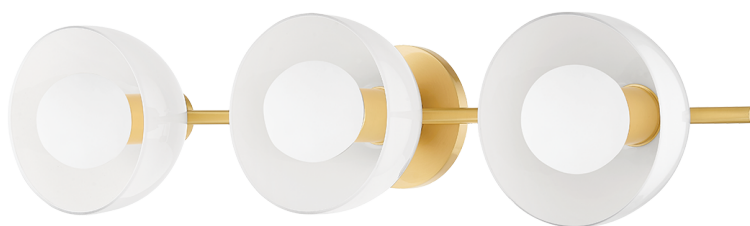

BELLE

H724303-AGB

Cool contrast and fine form play well together in Belle's striking silhouette. The aged brass frame pops against the glossy white shades, featuring exposed bulbs for a futuristic effect. This 3-light bath sconce can be installed vertically or horizontally.

FINISHES

AGED BRASS (AGB)
POLISHED NICKEL (PN)

DIMENSIONS

Height: 6.25"

Width/Diameter: 26"

Canopy/Backplate: 4.75"

Hanging Type:

Product Weight: 5.5lb

GLASS

Attachment:

Glass 1:

Glass 2:

LAMPING

Bulb 1

Bulb Included: No

Socket: E26 Medium Base