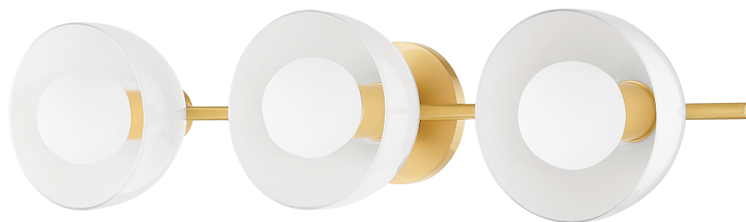

BELLE

H724303-AGB

Cool contrast and fine form play well together in Belle's striking silhouette. The aged brass frame pops against the glossy white shades, featuring exposed bulbs for a futuristic effect. This 3-light bath sconce can be installed vertically or horizontally.

FINISHES

AGED BRASS

DIMENSIONS

Height: 6.25"

Width/Diameter: 26"

Canopy/Backplate: 4.75"

Product Weight: 5.5lb

Extension: 7"

Top to Center: 13.25"

Canopy/Backplate Shape: Round

Sloped Ceiling Compatible: No

Living Finish: No

Uplight Only: No

Shade

Shade 1 Top Width: 2"

Shade 1 Bottom L/W: 0" / 6.25"

Shade 1 Height: 4.25"

Replacement Glass Item #(s): GLS-H724101

ELECTRICAL

Bulb 1

Bulb Included: No

Socket: E26 Medium Base

Bulb Type: G25

Max Wattage: 60