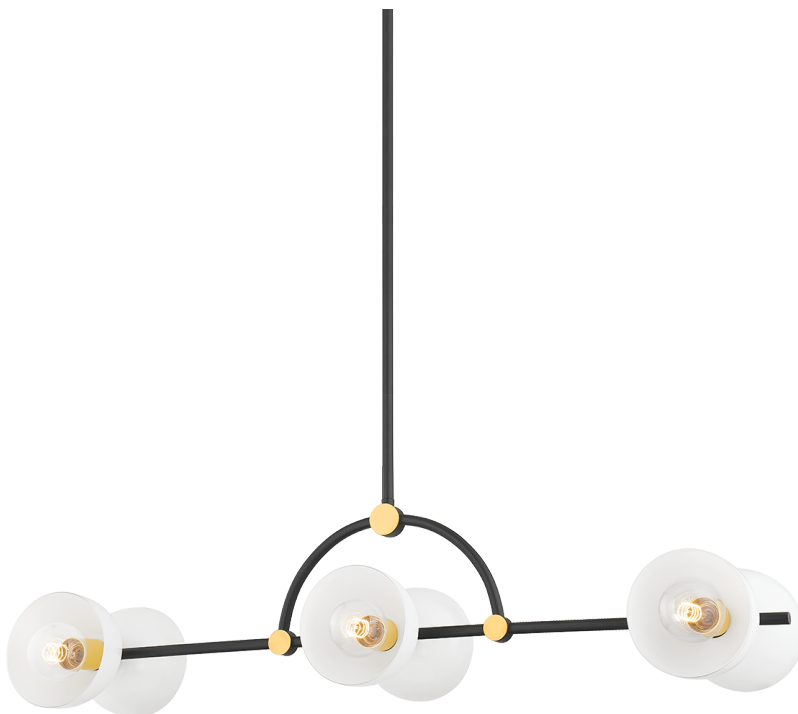

BELLE

H724906-AGB/TBK

Cool contrast and fine form play well together in Belle's striking silhouette. The aged brass frame pops against the glossy white shades, featuring exposed bulbs for a futuristic effect. This 3-light bath sconce can be installed vertically or horizontally.

FINISHES

AGED BRASS/TEXTURED BLACK COMBO
(AGB/TBK)

DIMENSIONS

Height: 10.75"

Width/Diameter: 11.75"

Length: 43.25"

Minimum Height: 14.5"

Maximum Height: 50.5"

Canopy/Backplate: 5.25"

Hanging Type: 1-3" / 1-6" / 1-12" / 1-18" Stems

Product Weight: 8.8lb

GLASS

Attachment:

Glass 1:

Glass 2:

LAMPING

Bulb 1

Bulb Included: No

Socket: E26 Medium Base

Bulb: G25 • 6 • 60 Watt Max

Voltage: 120

UL Rating: UL Damp

SHIPPING

Carton 1: 49" x 13" x 10"