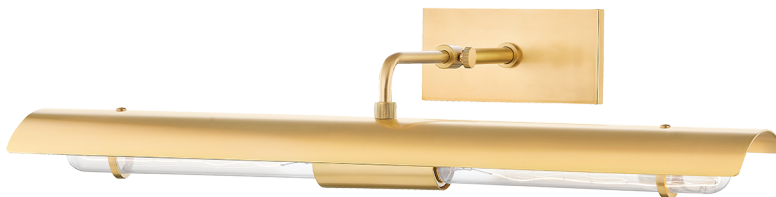

RAELYNN

H741102B-AGB

Raelynn is a fresh and fun take on a traditional picture light. A telescoping arm and a rotating reflector provide amazing adjustability to cast just-right light on artwork or photographs. Mechanical hardware details like the metal rings around the bulbs and the knurled hardware elevate the design. Available in aged brass or a two-tone aged old bronze finish.

FINISHES

AGED BRASS

DIMENSIONS / SPECS

Height: 5.25"

Width/Diameter: 22.5"

Product Weight: 4lb

Extension: 12"

Top to Center: 1.5"

Canopy/Backplate Shape: Rectangle

Sloped Ceiling Compatible: No

Living Finish: No

Uplight Only: No

Min Extension: 7.25"

Max Extension: 12"

ELECTRICAL

Bulb 1

Bulb Included: No

Socket: E26 Medium Base

Bulb Type: T10-9

Max Wattage: 75

Bulb Quantity: 2

Gem Box Required (2"x3"): Yes

Dark Sky: No

SHIPPING