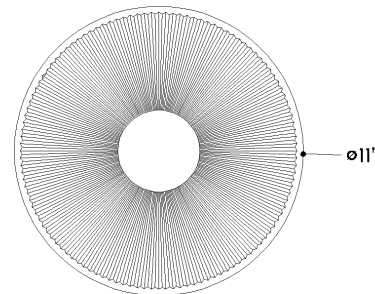

RAY

H778501-AGB/CRW

A contemporary flush mount with a drum-shaped shade, Ray serves as a powerful downlight. The reactive white ceramic resembles a limestone wash, adding texture and a rustic beauty. Reminiscent of a mushroom cap, the fluted interior brings a sense of organicism to the fixture. Part of THELIFESTYLEDCO® collection.

FINISHES

AGED BRASS w/ CERAMIC REACTIVE WHITE

Coastal Suitable Finish (EPM): No

DIMENSIONS

Height: 6"

Width/Diameter: 11"

Canopy/Backplate: 4.75"

Product Weight: 6.6lb

Canopy/Backplate Shape: Round

Sloped Ceiling Compatible: No

Living Finish: No

Uplight Only: No

Shade

Shade 1: Ceramic

Shade 1 Top Width: 5.75"

Shade 1 Bottom L/W: 0" / 14"

Shade 1 Height: 6"

ELECTRICAL

Bulb 1

Bulb Included: No

Socket: E26 Medium Base

Bulb Type: G25

Max Wattage: 15

Bulb Quantity: 1

Bulb Included: No

Gem Box Required (2"x3"): No

Dark Sky: No

SHIPPING

Carton 1: 16" x 16" x 9"

Carton 1 Weight: 9lb

Shipping Method: Ground

Country of Origin: CN

FRONT

TOP