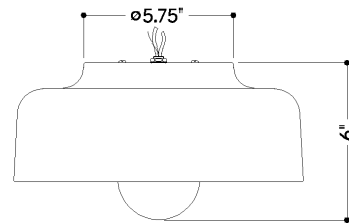

## DIMENSIONS

Height: 6"

Width/Diameter: 11"

Canopy/Backplate: 4.75"

Product Weight: 6.6lb

Canopy/Backplate Shape: Round

Sloped Ceiling Compatible: No

Living Finish: No

## Shade

Shade 1: Ceramic

Shade 1 Top Width: 5.75"

Shade 1 Bottom L/W: 0" / 14"

Shade 1 Height: 6"

## SHIPPING

Carton 1: 16" x 16" x 9"

Carton 1 Weight: 9lb

Shipping Method: Ground

Country of Origin: CN

FRONT

TOP