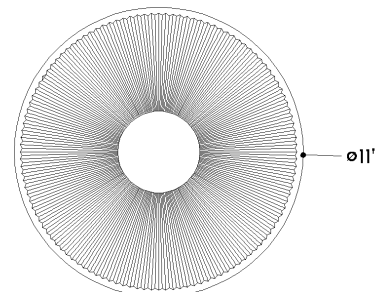

RAY

H778501-AGB/CRW

Ray Wall Lamps feature soft shades and delicate arms that rotate on an axis for functional, elegant lighting. This collection has a wide range of applications, from a bedside wall lamp to a workspace or study, to a hospitality environment. Ray is available in three body finishes and five interchangeable shade finishes, including a signature Oxide Red finish. Ray is also available as a chandelier.

FINISHES

AGED BRASS w/ CERAMIC REACTIVE WHITE

DIMENSIONS

Height: 6"
Width/Diameter: 11"
Canopy/Backplate: 4.75"
Product Weight: 6.6lb
Canopy/Backplate Shape: Round
Sloped Ceiling Compatible: No
Living Finish: No
Uplight Only: No

Shade

Shade 1: Ceramic
Shade 1 Top Width: 5.75"
Shade 1 Bottom L/W: 0" / 14"
Shade 1 Height: 6"

ELECTRICAL

Bulb 1

Bulb Included: No
Socket: E26 Medium Base
Bulb Type: G25
Max Wattage: 15
Bulb Quantity: 1
Gem Box Required (2"x3"): No
Dark Sky: No

SHIPPING

Carton 1: 16" x 16" x 9"
Carton 1 Weight: 9lb
Shipping Method: Ground
Country of Origin: VN

FRONT

TOP