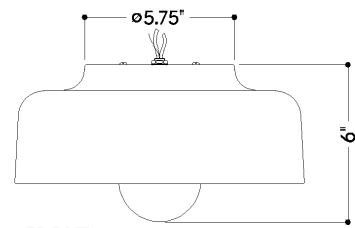

## DIMENSIONS / SPECS

Height: 6"  
Width/Diameter: 11"  
Canopy/Backplate: 4.75"  
Product Weight: 6.6lb  
Canopy/Backplate Shape: Round  
Sloped Ceiling Compatible: No  
Living Finish: No  
Uplight Only: No

Shade 1: Ceramic  
Shade 1 Top Width: 5.75"  
Shade 1 Bottom L/W: 0" / 14"  
Shade 1 Height: 6"

## ELECTRICAL

**Bulb 1**  
Bulb Included: No  
Socket: E26 Medium Base  
Bulb Type: G25  
Max Wattage: 15  
Bulb Quantity: 1  
Gem Box Required (2"x3"): No  
Dark Sky: No

## SHIPPING

Carton 1: 16" x 16" x 9"  
Carton 1 Weight: 9lb  
Shipping Method: Ground  
Country of Origin: VN

FRONT

TOP