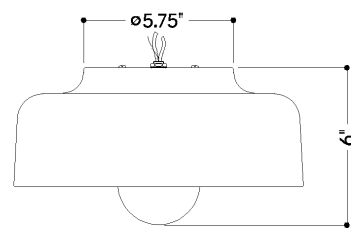

FINISHES

AGED BRASS w/ CERAMIC REACTIVE WHITE

DIMENSIONS

Height: 6"
Width/Diameter: 11"
Canopy/Backplate: 4.75"
Product Weight: 6.6lb
Canopy/Backplate Shape: Round
Sloped Ceiling Compatible: No
Living Finish: No
Uplight Only: No

Shade

Shade 1: Ceramic
Shade 1 Top Width: 5.75"
Shade 1 Bottom L/W: 0" / 14"
Shade 1 Height: 6"

ELECTRICAL

Bulb 1

Bulb Included: No
Socket: E26 Medium Base
Bulb Type: G25
Max Wattage: 15
Bulb Quantity: 1
Gem Box Required (2"x3"): No
Dark Sky: No

SHIPPING

Carton 1: 16" x 16" x 9"
Carton 1 Weight: 9lb
Shipping Method: Ground
Country of Origin: VN

FRONT

TOP