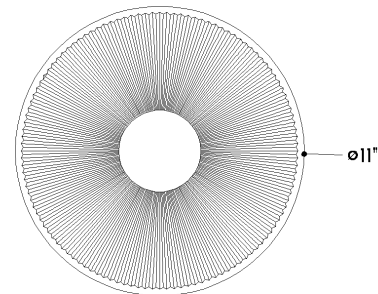

RAY

H778501-AGB/CRW

Ray Wall Lamps feature soft shades and delicate arms that rotate on an axis for functional, elegant lighting. This collection has a wide range of applications, from a bedside wall lamp to a workspace or study, to a hospitality environment. Ray is available in three body finishes and five interchangeable shade finishes, including a signature Oxide Red finish. Ray is also available as a chandelier.

FINISHES

AGED BRASS w/ CERAMIC REACTIVE WHITE

DIMENSIONS / SPECS

Height: 6"
Width/Diameter: 11"
Canopy/Backplate: 4.75"
Product Weight: 6.6lb
Canopy/Backplate Shape: Round
Sloped Ceiling Compatible: No
Living Finish: No
Uplight Only: No

Shade 1: Ceramic
Shade 1 Top Width: 5.75"
Shade 1 Bottom L/W: 0" / 14"
Shade 1 Height: 6"

ELECTRICAL

Bulb 1
Bulb Included: No
Socket: E26 Medium Base
Bulb Type: G25
Max Wattage: 15
Bulb Quantity: 1
Gem Box Required (2"x3"): No
Dark Sky: No

SHIPPING

Carton 1: 16" x 16" x 9"
Carton 1 Weight: 9lb
Shipping Method: Ground
Country of Origin: VN

TOP