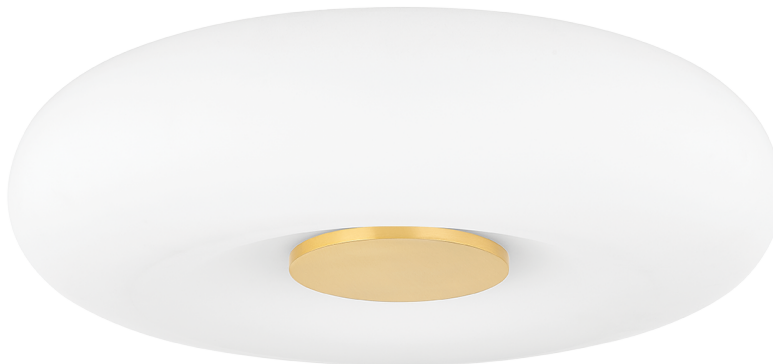

IMANI

H789501-AGB

An LED allows Imani's soft, cloud-like form to make a big impact close to the ceiling. A metal button in Aged Brass or Polished Nickel at the center breaks up the large, rounded silhouette. This low profile flush mount is an obvious choice in hallways or bathrooms, but works well on lower ceilings and smaller spaces throughout the home.

FINISHES

AGED BRASS

DIMENSIONS

Height: 3.75"

Width/Diameter: 13.75"

Canopy/Backplate: 8"

Product Weight: 5.3lb

Canopy/Backplate Shape: Round

Sloped Ceiling Compatible: No

Living Finish: No

Uplight Only: No

Shade

Shade 1: Glass

Shade 1 Finish: Opal Matte

Shade 1 Top Width: 8.25"

Shade 1 Bottom L/W: 0" / 13.75"

Shade 1 Height: 3.75"

ELECTRICAL

Bulb 1

Bulb Included: N/A

Socket: Integrated LED

Max Wattage: 12

Bulb Quantity: 1

Dimmer Type: ELV, TRIAC