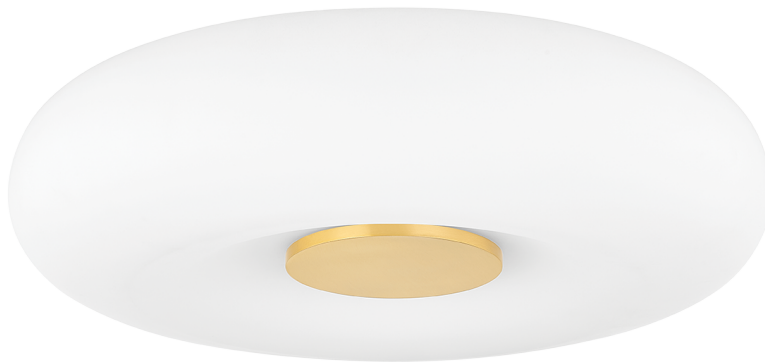

IMANI

H789501-AGB

An LED allows Imani's soft, cloud-like form to make a big impact close to the ceiling. A metal button in Aged Brass or Polished Nickel at the center breaks up the large, rounded silhouette. This low profile flush mount is an obvious choice in hallways or bathrooms, but works well on lower ceilings and smaller spaces throughout the home.

FINISHES

AGED BRASS

DIMENSIONS / SPECS

Height: 3.75"
Width/Diameter: 13.75"
Canopy/Backplate: 8"
Product Weight: 5.3lb
Canopy/Backplate Shape: Round
Sloped Ceiling Compatible: No
Living Finish: No
Uplight Only: No

Shade 1: Glass
Shade 1 Finish: Opal Matte
Shade 1 Top Width: 8.25"
Shade 1 Bottom L/W: 0" / 13.75"
Shade 1 Height: 3.75"

ELECTRICAL

Bulb 1
Bulb Included: N/A
Socket: Integrated LED
Max Wattage: 12
Bulb Quantity: 1
Dimmer Type: ELV, TRIAC
Gem Box Required (2"x3"): No
Dark Sky: No
CRI: 90
Color Temp.: 3000k
Lumens: 700
Title 24: No
Field Serviceable: Yes

SHIPPING

Carton 1: 19" x 19" x 10"
Carton 1 Weight: 7lb
Shipping Method: Ground
Country of Origin: CN