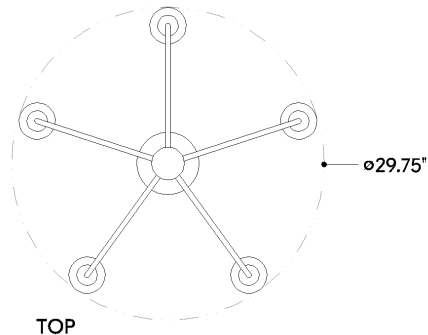

FINISHES

AGED BRASS

Coastal Suitable Finish (EPM): No

DIMENSIONS

Height: 12"

Width/Diameter: 29.75"

Minimum Height: 17.5"

Maximum Height: 53.5"

Canopy/Backplate: 6"

Product Weight: 8.73lb

Canopy/Backplate Shape: Round

Sloped Ceiling Compatible: No

Living Finish: No

Uplight Only: No

Shade

ELECTRICAL

Dark Sky: No

SHIPPING

Carton 1: 33" x 33" x 14"

Carton 1 Weight: 17lb

Shipping Method: Ground

Country of Origin: CN

FRONT

TOP