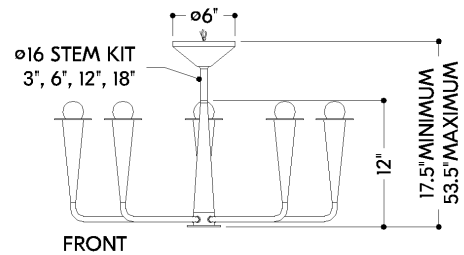

FINISHES

AGED BRASS

Coastal Suitable Finish (EPM): No

DIMENSIONS

Height: 12"

Width/Diameter: 29.75"

Minimum Height: 17.5"

Maximum Height: 53.5"

Canopy/Backplate: 6"

Product Weight: 8.73lb

Canopy/Backplate Shape: Round

Sloped Ceiling Compatible: No

Living Finish: No

Uplight Only: No

Shade

ELECTRICAL

Bulb 1

Bulb Included: No

Socket: E12 Candelabra Base

Bulb Type: G16.5

Max Wattage: 8

Bulb Quantity: 5

Bulb Included: No

Gem Box Required (2"x3"): No

Dark Sky: No

SHIPPING

Carton 1: 33" x 33" x 14"

Carton 1 Weight: 17lb

Shipping Method: Ground

Country of Origin: CN

FRONT

TOP