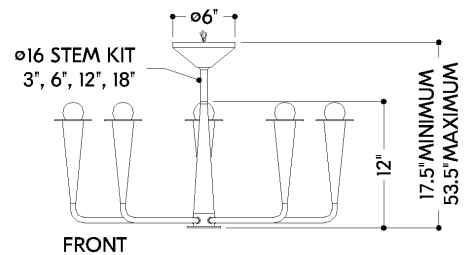

FINISHES

AGED BRASS

DIMENSIONS

Height: 12"
Width/Diameter: 29.75"
Minimum Height: 17.5"
Maximum Height: 53.5"
Canopy/Backplate: 6"
Product Weight: 8.73lb
Canopy/Backplate Shape: Round
Sloped Ceiling Compatible: No
Living Finish: No
Uplight Only: No

Shade

ELECTRICAL

Bulb 1

Bulb Included: No
Socket: E12 Candelabra Base
Bulb Type: G16.5
Max Wattage: 8
Bulb Quantity: 5
Gem Box Required (2"x3"): No
Dark Sky: No

SHIPPING

Carton 1: 33" x 33" x 14"
Carton 1 Weight: 17lb
Shipping Method: Ground
Country of Origin: CN