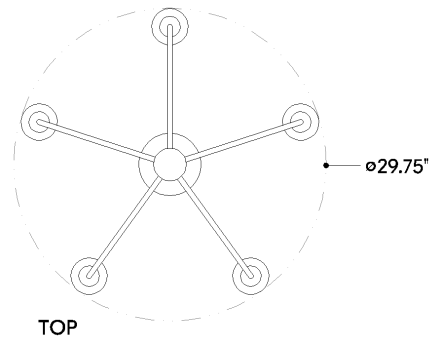

DANNA

H791805-AGB

Bring the drama with this botanical-meets-industrial beauty. Slender candlesticks resembling torches support clear glass orbs as they illuminate modern interiors with a sense of retro flair. Available as a sconce or chandelier in two sizes in either an Aged Brass or Old Bronze finish. Part of THELIFESTYLEDCO® collection.

FINISHES

AGED BRASS

DIMENSIONS

Height: 12"
Width/Diameter: 29.75"
Minimum Height: 17.5"
Maximum Height: 53.5"
Canopy/Backplate: 6"
Product Weight: 8.73lb
Canopy/Backplate Shape: Round
Sloped Ceiling Compatible: No
Living Finish: No
Uplight Only: No

Shade

ELECTRICAL

Bulb 1

Bulb Included: No
Socket: E12 Candelabra Base
Bulb Type: G16.5
Max Wattage: 8
Bulb Quantity: 5
Gem Box Required (2"x3"): No
Dark Sky: No

SHIPPING

Carton 1: 33" x 33" x 14"
Carton 1 Weight: 17lb
Shipping Method: Ground
Country of Origin: CN

FRONT

TOP