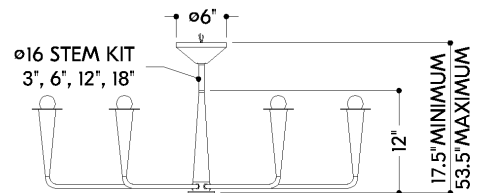

FINISHES

AGED BRASS

Coastal Suitable Finish (EPM): No

DIMENSIONS

Height: 12"

Width/Diameter: 39.75"

Minimum Height: 17.5"

Maximum Height: 53.5"

Canopy/Backplate: 6"

Hanging Type: 1-3" / 1-6" / 1-12" / 1-18" Stems

Product Weight: 10.32lb

Canopy/Backplate Shape: Round

Sloped Ceiling Compatible: No

Living Finish: No

Uplight Only: No

Shade

Gem Box Required (2"x3"): No

Dark Sky: No

SHIPPING

Carton 1: 43" x 38" x 15"

Carton 1 Weight: 22lb

Shipping Method: Truck Only

Country of Origin: CN

FRONT