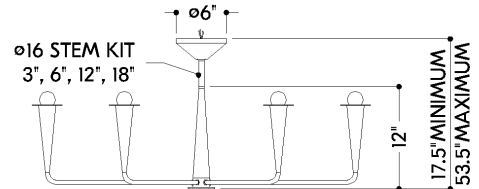

FINISHES

AGED BRASS

DIMENSIONS

Height: 12"

Width/Diameter: 39.75"

Minimum Height: 17.5"

Maximum Height: 53.5"

Canopy/Backplate: 6"

Hanging Type: 1-3" / 1-6" / 1-12" / 1-18" Stems

Product Weight: 10.32lb

Canopy/Backplate Shape: Round

Sloped Ceiling Compatible: No

Living Finish: No

Uplight Only: No

Shade

ELECTRICAL

Bulb 1

Bulb Included: No

Socket: E12 Candelabra Base

Bulb Type: G16.5

Max Wattage: 8

Bulb Quantity: 6

Gem Box Required (2"x3"): No

Dark Sky: No

SHIPPING

Carton 1: 43" x 38" x 15"

Carton 1 Weight: 22lb

Shipping Method: Truck Only

Country of Origin: CN

FRONT

BOTTOM