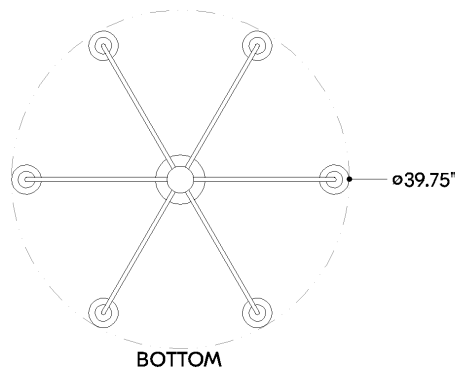

FINISHES

AGED BRASS

DIMENSIONS / SPECS

Height: 12"
Width/Diameter: 39.75"
Minimum Height: 17.5"
Maximum Height: 53.5"
Canopy/Backplate: 6"
Hanging Type: 1-3" / 1-6" / 1-12" / 1-18" Stems
Product Weight: 10.32lb
Canopy/Backplate Shape: Round
Sloped Ceiling Compatible: No
Living Finish: No
Uplight Only: No

ELECTRICAL

Bulb 1

Bulb Included: No
Socket: E12 Candelabra Base
Bulb Type: G16.5
Max Wattage: 8
Bulb Quantity: 6
Gem Box Required (2"x3"): No
Dark Sky: No

SHIPPING

Carton 1: 43" x 38" x 15"
Carton 1 Weight: 22lb
Shipping Method: Truck Only
Country of Origin: CN