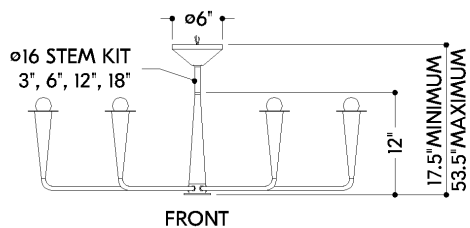

FINISHES

AGED BRASS

DIMENSIONS / SPECS

Height: 12"
Width/Diameter: 39.75"
Minimum Height: 17.5"
Maximum Height: 53.5"
Canopy/Backplate: 6"
Hanging Type: 1-3" / 1-6" / 1-12" / 1-18" Stems
Product Weight: 10.32lb
Canopy/Backplate Shape: Round
Sloped Ceiling Compatible: No
Living Finish: No
Uplight Only: No

ELECTRICAL

Bulb 1

Bulb Included: No
Socket: E12 Candelabra Base
Bulb Type: G16.5
Max Wattage: 8
Bulb Quantity: 6
Gem Box Required (2"x3"): No
Dark Sky: No

SHIPPING

Carton 1: 43" x 38" x 15"
Carton 1 Weight: 22lb
Shipping Method: Truck Only
Country of Origin: CN