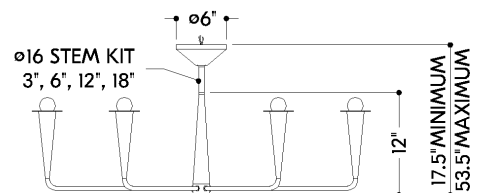

DANNA

H791806-OB

Bring the drama with this botanical-meets-industrial beauty. Slender candlesticks resembling torches support clear glass orbs as they illuminate modern interiors with a sense of retro flair. Available as a sconce or chandelier in two sizes in either an Aged Brass or Old Bronze finish. Part of THELIFESTYLEDCO® collection.

FINISHES

OLD BRONZE

Coastal Suitable Finish (EPM): No

DIMENSIONS

Height: 12"

Width/Diameter: 39.75"

Minimum Height: 17.5"

Maximum Height: 53.5"

Canopy/Backplate: 6"

Product Weight: 10.32lb

Canopy/Backplate Shape: Round

Sloped Ceiling Compatible: No

Living Finish: No

Uplight Only: No

Shade

ELECTRICAL

Bulb 1

Bulb Included: No

Socket: E12 Candelabra Base

Bulb Type: G16.5

Max Wattage: 8

Bulb Quantity: 6

Bulb Included: No

Gem Box Required (2"x3"): No

Dark Sky: No

SHIPPING

Carton 1: 43" x 38" x 15"

Carton 1 Weight: 22lb

Shipping Method: Truck Only

Country of Origin: CN

FRONT