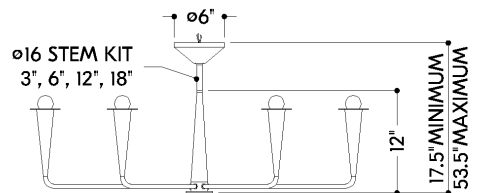

SHIPPING

Carton 1: 43" x 38" x 15"
Carton 1 Weight: 22lb
Shipping Method: Truck Only
Country of Origin: CN

FRONT