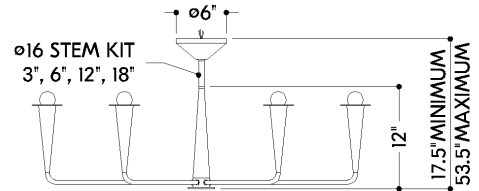

FINISHES

OLD BRONZE

DIMENSIONS

Height: 12"
Width/Diameter: 39.75"
Minimum Height: 17.5"
Maximum Height: 53.5"
Canopy/Backplate: 6"
Product Weight: 10.32lb
Canopy/Backplate Shape: Round
Sloped Ceiling Compatible: No
Living Finish: No
Uplight Only: No

Shade

ELECTRICAL

Bulb 1

Bulb Included: No
Socket: E12 Candelabra Base
Bulb Type: G16.5
Max Wattage: 8
Bulb Quantity: 6
Gem Box Required (2"x3"): No
Dark Sky: No

SHIPPING

Carton 1: 43" x 38" x 15"
Carton 1 Weight: 22lb
Shipping Method: Truck Only
Country of Origin: CN