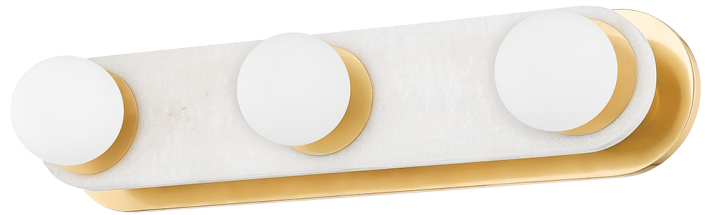

# ZORA

H797303-AGB

Glass globes are backed in Aged Brass then displayed on a piece of Soft Thassos white marble and mounted to a similarly shaped piece of Aged Brass creating a gorgeous layering effect. The marble has very little veining or variation, and the streamlined racetrack silhouette gives the design a jewelry-like quality. The three-light sconce can be mounted horizontally or vertically making it ideal for the bath or powder room.

## DIMENSIONS

Height: 20"

Width/Diameter: 4.75"

Canopy/Backplate: 4.75"

Product Weight: 8lb

Extension: 5.75"

Top to Center: 10"

Canopy/Backplate Shape: Oval

Sloped Ceiling Compatible: No

Living Finish: No

Uplight Only: No

## Shade

Shade 1: Marble

Shade 1 Finish: White

Shade 1 Top Width: 4"

Shade 1 Bottom L/W: 19.25" / 0"