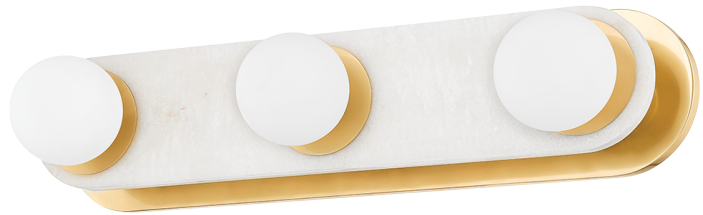

ZORA

H797303-AGB

Glass globes are backed in Aged Brass then displayed on a piece of Soft Thassos white marble and mounted to a similarly shaped piece of Aged Brass creating a gorgeous layering effect. The marble has very little veining or variation, and the streamlined racetrack silhouette gives the design a jewelry-like quality. The three-light sconce can be mounted horizontally or vertically making it ideal for the bath or powder room.

*Due to the one-of-a-kind nature of the medium, exact colors and patterns may vary slightly from the image shown.

FINISHES

AGED BRASS

DIMENSIONS

Height: 20"

Width/Diameter: 4.75"

Canopy/Backplate: 4.75"

Product Weight: 8lb

Extension: 5.75"

Top to Center: 10"

Canopy/Backplate Shape: Oval

Sloped Ceiling Compatible: No

Living Finish: No

Uplight Only: No

Shade

Shade 1: Marble

Shade 1 Finish: White

Shade 1 Top Width: 4"

Shade 1 Bottom L/W: 19.25" / 0"

ELECTRICAL

Bulb 1

Bulb Included: No

Socket: E26 Medium Base

Bulb Type: G25