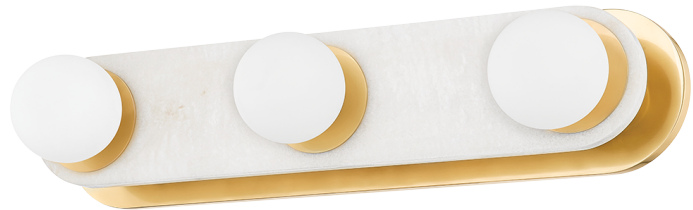

ZORA

H797303-AGB

Glass globes are backed in Aged Brass then displayed on a piece of Soft Thassos white marble and mounted to a similarly shaped piece of Aged Brass creating a gorgeous layering effect. The marble has very little veining or variation, and the streamlined racetrack silhouette gives the design a jewelry-like quality. The three-light sconce can be mounted horizontally or vertically making it ideal for the bath or powder room.

*Due to the one-of-a-kind nature of the medium, exact colors and patterns may vary slightly from the image shown.

FINISHES

AGED BRASS

DIMENSIONS / SPECS

Height: 20"

Width/Diameter: 4.75"

Canopy/Backplate: 4.75"

Product Weight: 8lb

Extension: 5.75"

Top to Center: 10"

Canopy/Backplate Shape: Oval

Sloped Ceiling Compatible: No

Living Finish: No

Uplight Only: No

Shade 1: Marble

Shade 1 Finish: White

Shade 1 Top Width: 4"

Shade 1 Bottom L/W: 19.25" / 0"

ELECTRICAL

Bulb 1

Bulb Included: No

Socket: E26 Medium Base

Bulb Type: G25