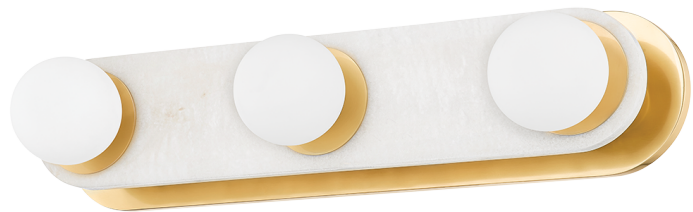

ZORA

H797303-AGB

Glass globes are backed in Aged Brass then displayed on a piece of Soft Thassos white marble and mounted to a similarly shaped piece of Aged Brass creating a gorgeous layering effect. The marble has very little veining or variation, and the streamlined racetrack silhouette gives the design a jewelry-like quality. The three-light sconce can be mounted horizontally or vertically making it ideal for the bath or powder room.

*Due to the one-of-a-kind nature of the medium, exact colors and patterns may vary slightly from the image shown.

FINISHES

AGED BRASS

DIMENSIONS / SPECS

Height: 20"

Width/Diameter: 4.75"

Canopy/Backplate: 4.75"

Product Weight: 8lb

Extension: 5.75"

Top to Center: 10"

Canopy/Backplate Shape: Oval

Sloped Ceiling Compatible: No

Living Finish: No

Uplight Only: No

Shade 1: Marble

Shade 1 Finish: White

Shade 1 Top Width: 4"

Shade 1 Bottom L/W: 19.25" / 0"

ELECTRICAL

Bulb 1

Bulb Included: No

Socket: E26 Medium Base

Bulb Type: G25