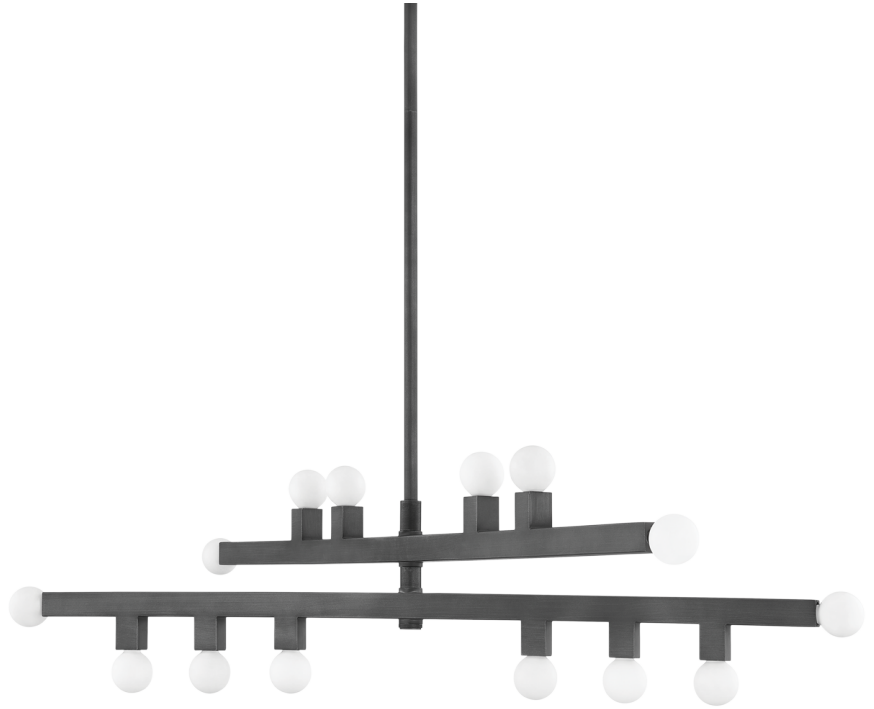

SUTTER

H823914-GRA

An error has occurred while processing HtmlTextBox 'htmlTextBox2':
An error occurred while parsing EntityName. Line 1, position 231.

FINISHES

Graphite (GRP)
VINTAGE GOLD LEAF (VGL)

DIMENSIONS

Height: 10.5"
Width/Diameter: 40.75"
Length: "
Minimum Height: 15.5"
Maximum Height: 48.5"
Canopy/Backplate: 5.5"
Hanging Type:
Product Weight: 9.48lb

GLASS

Attachment:
Glass 1:
Glass 2:

LAMPING

Bulb 1

Bulb Included: No
Socket: E12 Candelabra Base
Bulb: G16.5 • 14 • 8 Watt Max
Voltage: 120 VAC
UL Rating: UL Damp