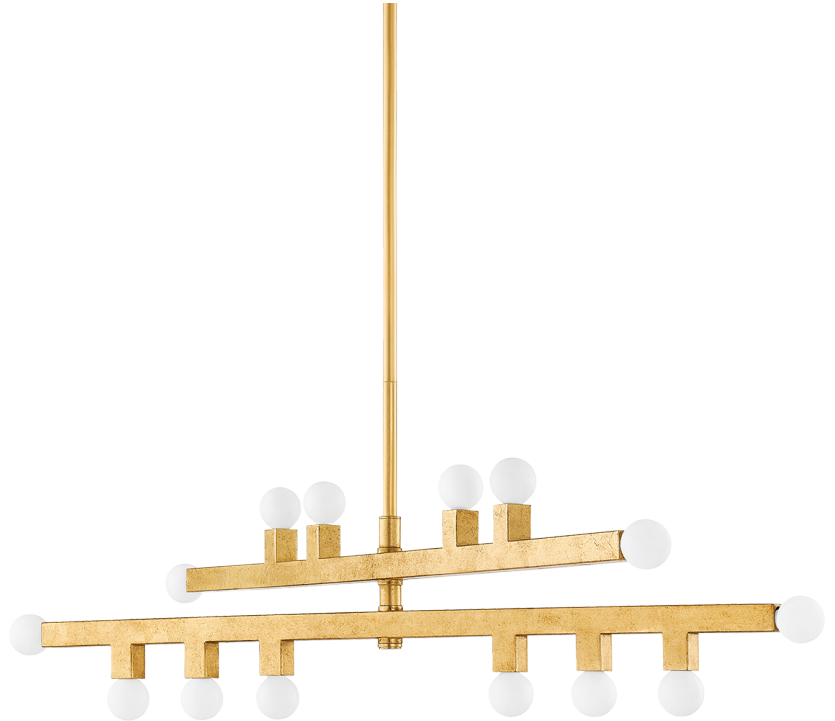

SUTTER

H823914-VGL

An error has occurred while processing HtmlTextBox 'htmlTextBox2':
An error occurred while parsing EntityName. Line 1, position 231.

FINISHES

Graphite (GRP)
VINTAGE GOLD LEAF (VGL)

DIMENSIONS

Height: 10.5"
Width/Diameter: 40.75"
Length: "
Minimum Height: 15.5"
Maximum Height: 48.5"
Canopy/Backplate: 5.5"
Hanging Type:
Product Weight: 9.48lb

GLASS

Attachment:
Glass 1:
Glass 2:

LAMPING

Bulb 1
Bulb Included: No
Socket: E12 Candelabra Base
Bulb: G16.5 • 14 • 8 Watt Max
Voltage: 120 VAC
UL Rating: UL Damp