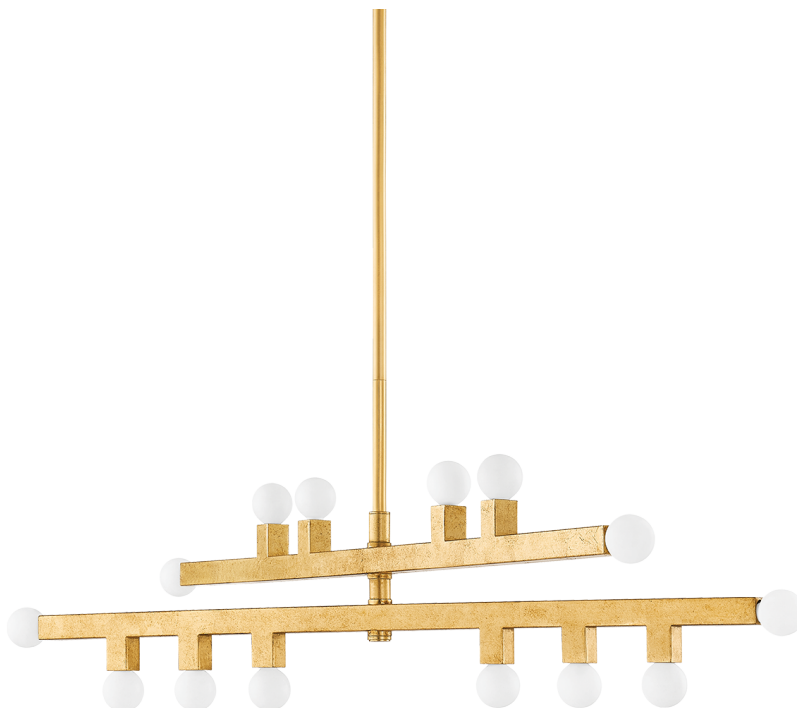

SUTTER

H823914-VGL

An error has occurred while processing HtmlTextBox 'htmlTextBox2':
An error occurred while parsing EntityName. Line 1, position 231.

FINISHES

VINTAGE GOLD LEAF

DIMENSIONS / SPECS

Height: 10.5"
Width/Diameter: 40.75"
Minimum Height: 15.5"
Maximum Height: 48.5"
Canopy/Backplate: 5.5"
Product Weight: 9.48lb
Canopy/Backplate Shape: Round
Sloped Ceiling Compatible: No
Living Finish: No
Uplight Only: No

ELECTRICAL

Bulb 1

Bulb Included: No
Socket: E12 Candelabra Base
Bulb Type: G16.5
Max Wattage: 8
Bulb Quantity: 14
Gem Box Required (2"x3"): No
Dark Sky: No

SHIPPING

Carton 1: 40" x 14" x 5"
Carton 1 Weight: 12lb
Shipping Method: Ground
Country of Origin: CN