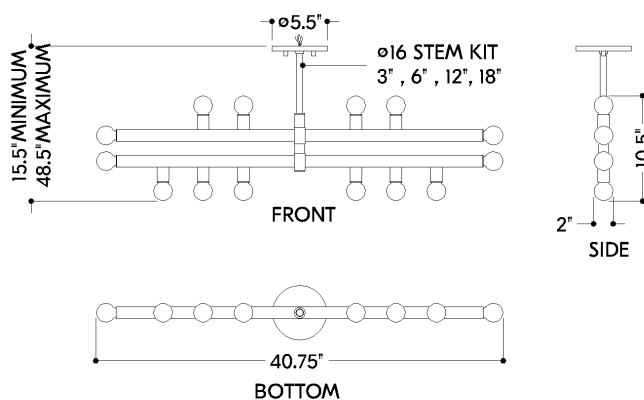

SUTTER

H823914-VGL

An error has occurred while processing HtmlTextBox 'htmlTextBox2':
An error occurred while parsing EntityName. Line 1, position 231.

FINISHES

VINTAGE GOLD LEAF

DIMENSIONS / SPECS

Height: 10.5"
Width/Diameter: 40.75"
Minimum Height: 15.5"
Maximum Height: 48.5"
Canopy/Backplate: 5.5"
Product Weight: 9.48lb
Canopy/Backplate Shape: Round
Sloped Ceiling Compatible: No
Living Finish: No
Uplight Only: No

ELECTRICAL

Bulb 1

Bulb Included: No
Socket: E12 Candelabra Base
Bulb Type: G16.5
Max Wattage: 8
Bulb Quantity: 14
Gem Box Required (2"x3"): No
Dark Sky: No

SHIPPING

Carton 1: 40" x 14" x 5"
Carton 1 Weight: 12lb
Shipping Method: Ground
Country of Origin: CN