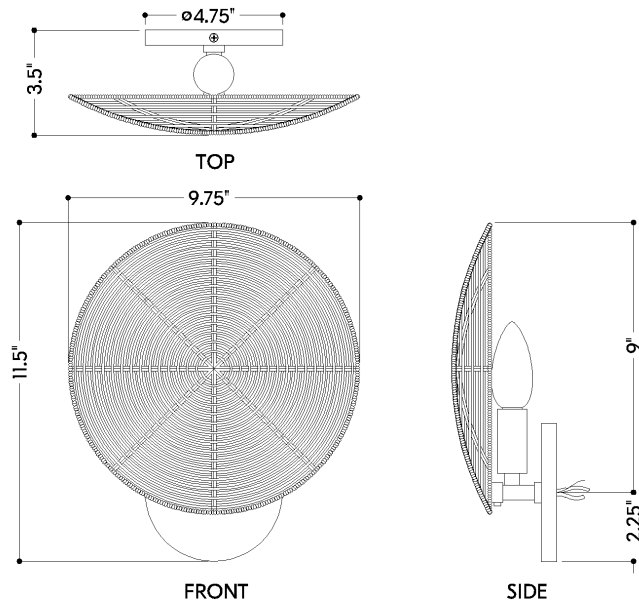

SHIPPING

Carton 1: 14" x 14" x 9"
Carton 1 Weight: 2lb
Shipping Method: Ground
Country of Origin: VN

HUDSON VALLEY
LIGHTING GROUP