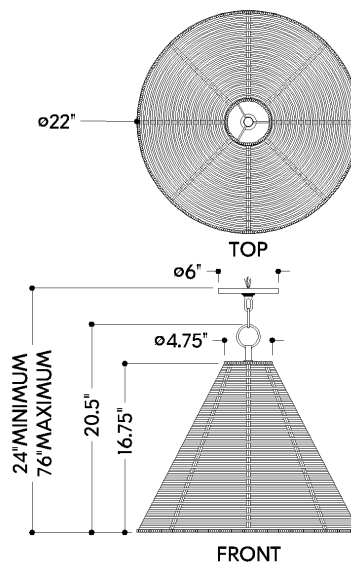

*Due to the one-of-a-kind nature of the medium, exact colors and patterns may vary slightly from the image shown.

FINISHES

AGED BRASS

DIMENSIONS / SPECS

Height: 20.5"
Width/Diameter: 22"
Minimum Height: 24"
Maximum Height: 76.25"
Canopy/Backplate: 6"
Product Weight: 11.88lb
Canopy/Backplate Shape: Round
Sloped Ceiling Compatible: No
Living Finish: No
Uplight Only: No

Shade 1: Natural Wicker
Shade 1 Top Width: 4.75"
Shade 1 Bottom L/W: 0" / 22"
Shade 1 Height: 17"

ELECTRICAL

Bulb 1

Bulb Included: No
Socket: E26 Medium Base
Bulb Type: G40
Max Wattage: 25
Bulb Quantity: 1
Gem Box Required (2"x3"): No
Dark Sky: No

SHIPPING

Carton 1: 27" x 27" x 22"
Carton 1 Weight: 6lb
Shipping Method: Ground
Country of Origin: VN

HUDSON VALLEY
LIGHTING GROUP