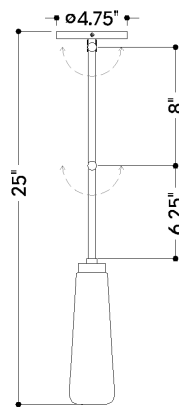

## DIMENSIONS

Height: 5"

Width/Diameter: 4.75"

Canopy/Backplate: 4.75"

Product Weight: 1.87lb

Extension: 25"

Top to Center: 2.75"

Canopy/Backplate Shape: Round

### Bulb 1

Bulb Included: No

Socket: E26 Medium Base

Bulb Type: T10-5.5

Max Wattage: 8

Bulb Quantity: 1

Bulb Included: No

Gem Box Required (2"x3"): No

## SHIPPING

Carton 1: 28" x 9" x 8"

Carton 1 Weight: 3lb

Shipping Method: Ground

Country of Origin: CN

TOP

FRONT

SIDE