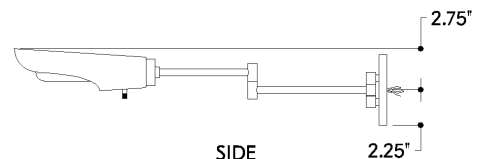

## DIMENSIONS

Height: 5"

Width/Diameter: 4.75"

Canopy/Backplate: 4.75"

Product Weight: 1.87lb

Extension: 25"

Top to Center: 2.75"

Canopy/Backplate Shape: Round

## SHIPPING

Carton 1: 28" x 9" x 8"

Carton 1 Weight: 3lb

Shipping Method: Ground

Country of Origin: CN

TOP

FRONT

SIDE