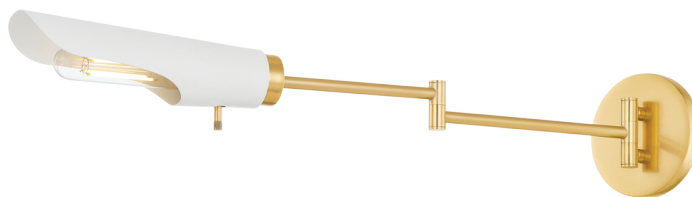

HARPERROSE

H828101-AGB/SWH

Sculptural and statement-making, Harperrose combines clean-line modernism with a playful touch. Recalling the clouds, this mobile-inspired design features an Aged Brass framework with shades in a Soft White finish. Mixing form with function, it directs light downwards, providing illumination over a large area. Available as a chandelier or wall sconce. Part of THELIFESTYLEDCO® collection.

FINISHES

AGED BRASS w/ SOFT WHITE

DIMENSIONS

Height: 5"

Width/Diameter: 4.75"

Canopy/Backplate: 4.75"

Product Weight: 1.87lb

Extension: 25"

Top to Center: 2.75"

Canopy/Backplate Shape: Round

Sloped Ceiling Compatible: No

Living Finish: No

Uplight Only: No

Shade

Shade 1: Steel

Shade 1 Finish: Soft White

Shade 1 Top Length: 8.75"

Shade 1 Height: 2.75"

ELECTRICAL

Bulb 1

Bulb Included: No

Socket: E26 Medium Base

Bulb Type: T10-5.5

Max Wattage: 8