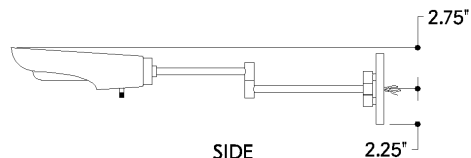

FINISHES

AGED BRASS w/ SOFT WHITE

DIMENSIONS

Height: 5"

Width/Diameter: 4.75"

Canopy/Backplate: 4.75"

Product Weight: 1.87lb

Extension: 25"

Shade 1 Top Length: 8.75"

Shade 1 Height: 2.75"

ELECTRICAL

Bulb 1

Bulb Included: No

Socket: E26 Medium Base

Bulb Type: T10-5.5

Max Wattage: 8

Bulb Quantity: 1

Gem Box Required (2"x3"): No

Dark Sky: No

SHIPPING

Carton 1: 28" x 9" x 8"

Carton 1 Weight: 3lb

Shipping Method: Ground

Country of Origin: CN

TOP

FRONT

SIDE