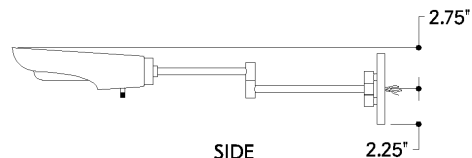

FINISHES

AGED BRASS w/ SOFT WHITE

DIMENSIONS

Height: 5"

Width/Diameter: 4.75"

Canopy/Backplate: 4.75"

Product Weight: 1.87lb

Extension: 25"

Shade 1 Top Length: 8.75"

Shade 1 Height: 2.75"

ELECTRICAL

Bulb 1

Bulb Included: No

Socket: E26 Medium Base

Bulb Type: T10-5.5

Max Wattage: 8

Bulb Quantity: 1

Gem Box Required (2"x3"): No

Dark Sky: No

SHIPPING

Carton 1: 28" x 9" x 8"

Carton 1 Weight: 3lb

Shipping Method: Ground

Country of Origin: CN

TOP

FRONT

SIDE