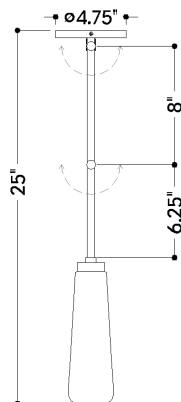

FINISHES

AGED BRASS w/ SOFT WHITE

DIMENSIONS

Height: 5"

Width/Diameter: 4.75"

Canopy/Backplate: 4.75"

Product Weight: 1.87lb

Extension: 25"

Shade 1 Top Length: 8.75"

Shade 1 Height: 2.75"

ELECTRICAL

Bulb 1

Bulb Included: No

Socket: E26 Medium Base

Bulb Type: T10-5.5

Max Wattage: 8

Bulb Quantity: 1

Gem Box Required (2"x3"): No

Dark Sky: No

SHIPPING

Carton 1: 28" x 9" x 8"

Carton 1 Weight: 3lb

Shipping Method: Ground

Country of Origin: CN

TOP

FRONT

SIDE