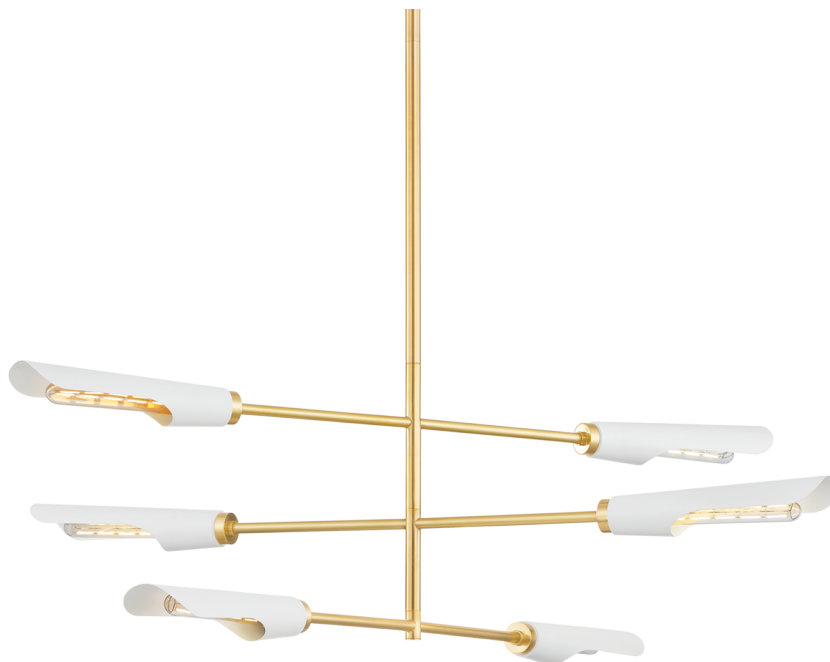

HARPERROSE

H828806-AGB/SWH

Sculptural and statement-making, Harperrose combines clean-line modernism with a playful touch. Recalling the clouds, this mobile-inspired design features an Aged Brass framework with shades in a Soft White finish. Mixing form with function, it directs light downwards, providing illumination over a large area. Available as a chandelier or wall sconce. Part of THELIFESTYLEDCO® collection.

FINISHES

AGED BRASS w/ SOFT WHITE

Coastal Suitable Finish (EPM): No

DIMENSIONS

Height: 15.5"

Width/Diameter: 48"

Minimum Height: 19"

Maximum Height: 55"

Canopy/Backplate: 6"

Product Weight: 8.38lb

Canopy/Backplate Shape: Round

Sloped Ceiling Compatible: No

Living Finish: No

Uplight Only: No

Shade

Shade 1: Steel

Shade 1 Finish: Soft White

Shade 1 Top Length: 8.75"

Shade 1 Height: 2.75"

ELECTRICAL

Bulb 1

Bulb Included: No

Socket: E26 Medium Base

Bulb Type: T10-9

Max Wattage: 15

Bulb Quantity: 6

Bulb Included: No

Gem Box Required (2"x3"): No

Dark Sky: No

SHIPPING

Carton 1: 51" x 20" x 7"

Carton 1 Weight: 11lb

Shipping Method: Ground

Country of Origin: CN

HUDSON VALLEY
LIGHTING GROUP

| hvlgroup.com | 1.800.814.3993

REVISED 3.11.2022