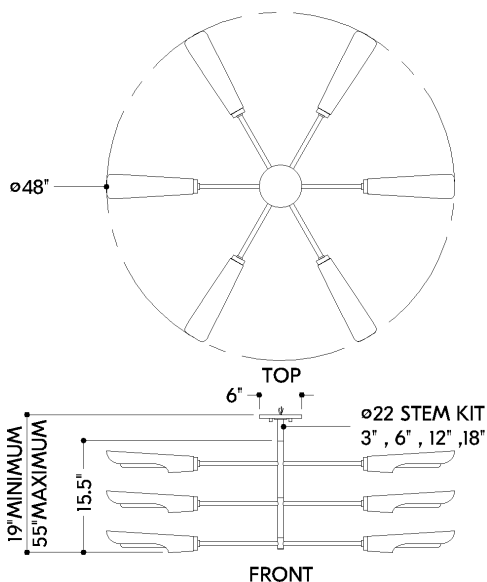

HARPERROSE

H828806-AGB/SWH

Sculptural and statement-making, Harperrose combines clean-line modernism with a playful touch. Recalling the clouds, this mobile-inspired design features an Aged Brass framework with shades in a Soft White finish. Mixing form with function, it directs light downwards, providing illumination over a large area. Available as a chandelier or wall sconce. Part of THELIFESTYLEDCO® collection.

FINISHES

AGED BRASS w/ SOFT WHITE

Coastal Suitable Finish (EPM): No

DIMENSIONS

Height: 15.5"

Width/Diameter: 48"

Minimum Height: 19"

Maximum Height: 55"

Canopy/Backplate: 6"

Product Weight: 8.38lb

Canopy/Backplate Shape: Round

Sloped Ceiling Compatible: No

Living Finish: No

Uplight Only: No

Shade

Shade 1: Steel

Shade 1 Finish: Soft White

Shade 1 Top Length: 8.75"

Shade 1 Height: 2.75"

ELECTRICAL

Bulb 1

Bulb Included: No

Socket: E26 Medium Base

Bulb Type: T10-9

Max Wattage: 15

Bulb Quantity: 6

Bulb Included: No

Gem Box Required (2"x3"): No

Dark Sky: No

SHIPPING

Carton 1: 51" x 20" x 7"

Carton 1 Weight: 11lb

Shipping Method: Ground

Country of Origin: CN

HUDSON VALLEY
LIGHTING GROUP

| hvlgroup.com | 1.800.814.3993

REVISED 3.11.2022