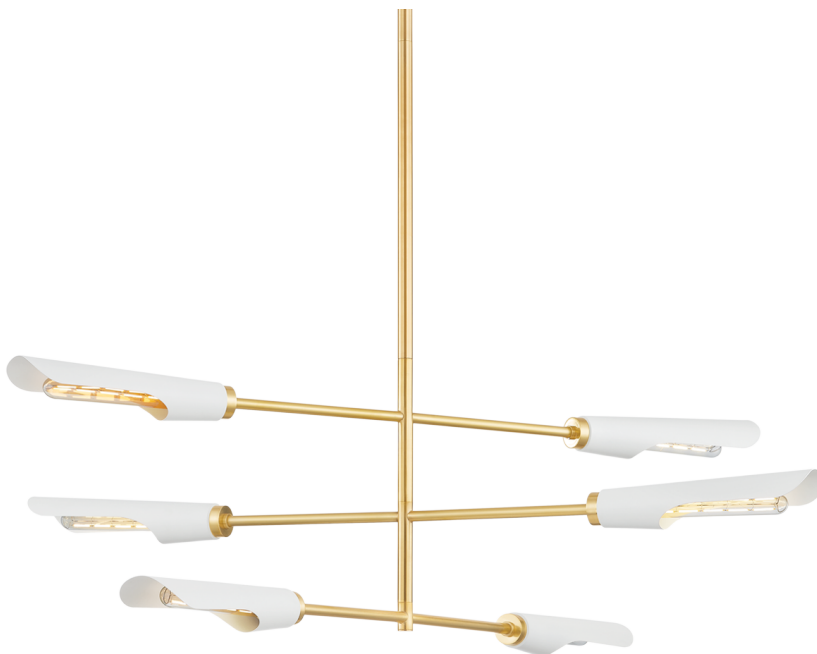

HARPERROSE

H828806-AGB/SWH

Sculptural and statement-making, Harperrose combines clean-line modernism with a playful touch. Recalling the clouds, this mobile-inspired design features an Aged Brass framework with shades in a Soft White finish. Mixing form with function, it directs light downwards, providing illumination over a large area. Available as a chandelier or wall sconce. Part of THELIFESTYLEDCO® collection.

FINISHES

AGED BRASS w/ SOFT WHITE

DIMENSIONS / SPECS

Height: 15.5"
Width/Diameter: 48"
Minimum Height: 19"
Maximum Height: 55"
Canopy/Backplate: 6"
Product Weight: 8.38lb
Canopy/Backplate Shape: Round
Sloped Ceiling Compatible: No
Living Finish: No
Uplight Only: No

Shade 1: Steel
Shade 1 Finish: Soft White
Shade 1 Top Length: 8.75"
Shade 1 Height: 2.75"

ELECTRICAL

Bulb 1
Bulb Included: No
Socket: E26 Medium Base
Bulb Type: T10-9
Max Wattage: 15
Bulb Quantity: 6
Gem Box Required (2"x3"): No
Dark Sky: No