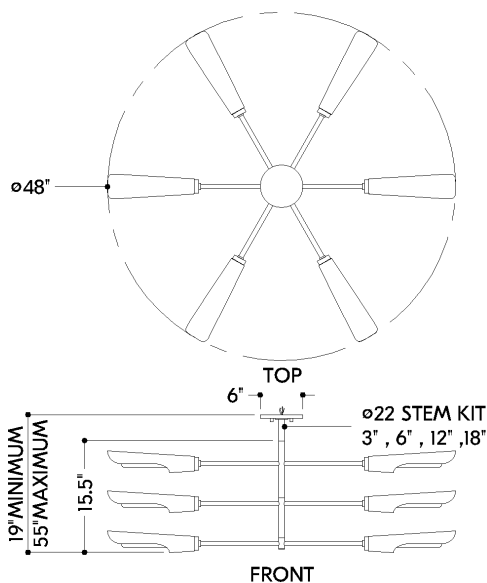

FINISHES

AGED BRASS w/ SOFT WHITE

DIMENSIONS / SPECS

Height: 15.5"
Width/Diameter: 48"
Minimum Height: 19"
Maximum Height: 55"
Canopy/Backplate: 6"
Product Weight: 8.38lb
Canopy/Backplate Shape: Round
Sloped Ceiling Compatible: No
Living Finish: No
Uplight Only: No

Shade 1: Steel
Shade 1 Finish: Soft White
Shade 1 Top Length: 8.75"
Shade 1 Height: 2.75"

ELECTRICAL

Bulb 1
Bulb Included: No
Socket: E26 Medium Base
Bulb Type: T10-9
Max Wattage: 15
Bulb Quantity: 6
Gem Box Required (2"x3"): No
Dark Sky: No

SHIPPING

Carton 1: 51" x 20" x 7"
Carton 1 Weight: 11lb
Shipping Method: Ground
Country of Origin: CN

HUDSON VALLEY
LIGHTING GROUP