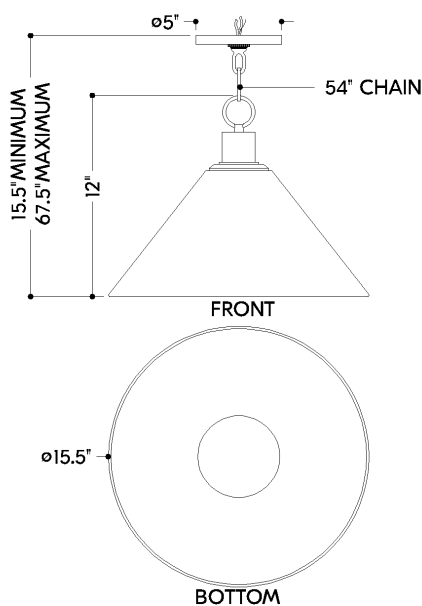

FINISHES

AGED BRASS

DIMENSIONS / SPECS

Height: 12"
Width/Diameter: 15.5"
Minimum Height: 15.5"
Maximum Height: 67.5"
Canopy/Backplate: 5"
Product Weight: 5.5lb
Canopy/Backplate Shape: Round
Sloped Ceiling Compatible: No
Living Finish: No
Uplight Only: No

Shade 1: Glass
Shade 1 Finish: Taupe
Shade 1 Top Width: 2.5"
Shade 1 Bottom L/W: 0" / 15.5"
Shade 1 Height: 7.5"

ELECTRICAL

Bulb 1

Bulb Included: No
Socket: E26 Medium Base
Bulb Type: G40
Max Wattage: 25
Bulb Quantity: 1
Gem Box Required (2"x3"): No
Dark Sky: No

SHIPPING

Carton 1: 19" x 19" x 11"
Carton 1 Weight: 8lb
Shipping Method: Ground
Country of Origin: CN

HUDSON VALLEY
LIGHTING GROUP