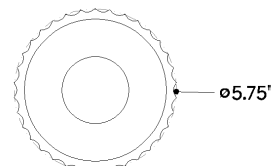

CORISSA

H830501-AGB/CWB

Treading the line between classic architecture and contemporary minimalism, Corissa features a cylindrical body reminiscent of a Roman column. Crafted from fluted Whitewashed Bisque, the fixture is balanced by a flawless Aged Brass cap and chain. Whether as a pendant light or flush mount, Corissa's silhouette exudes depth and character, making a chic statement in hallways and kitchens. Part of THELIFESTYLEDCO® collection.

FINISHES

AGED BRASS

Coastal Suitable Finish (EPM): No

DIMENSIONS

Height: 9.75"

Width/Diameter: 5.75"

Canopy/Backplate: 4.5"

Product Weight: 3.5lb

Canopy/Backplate Shape: Round

Sloped Ceiling Compatible: No

Living Finish: No

Uplight Only: No

Shade

Shade 1: Ceramic

Shade 1 Top Width: 5.75"

Shade 1 Height: 7.25"

Gem Box Required (2"x3"): No

Dark Sky: No

SHIPPING

Carton 1: 16" x 10" x 11"

Carton 1 Weight: 5lb

Shipping Method: Ground

Country of Origin: CN

FRONT