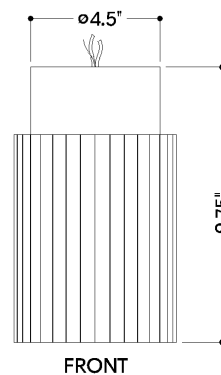

FINISHES

AGED BRASS

Coastal Suitable Finish (EPM): No

DIMENSIONS

Height: 9.75"

Width/Diameter: 5.75"

Canopy/Backplate: 4.5"

Product Weight: 3.5lb

Canopy/Backplate Shape: Round

Sloped Ceiling Compatible: No

Living Finish: No

Uplight Only: No

Shade

Shade 1: Ceramic

Shade 1 Top Width: 5.75"

Shade 1 Height: 7.25"

Gem Box Required (2"x3"): No

Dark Sky: No

SHIPPING

Carton 1: 16" x 10" x 11"

Carton 1 Weight: 5lb

Shipping Method: Ground

Country of Origin: CN

FRONT

BOTTOM