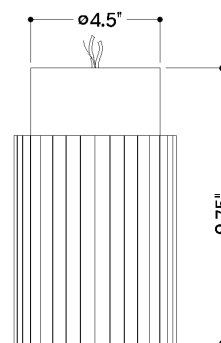

## DIMENSIONS

Height: 9.75"  
Width/Diameter: 5.75"  
Canopy/Backplate: 4.5"  
Product Weight: 3.5lb  
Canopy/Backplate Shape: Round  
Sloped Ceiling Compatible: No  
Living Finish: No  
Uplight Only: No

## Shade

Shade 1: Ceramic  
Shade 1 Top Width: 5.75"  
Shade 1 Height: 7.25"

## SHIPPING

Carton 1: 16" x 10" x 11"  
Carton 1 Weight: 5lb  
Shipping Method: Ground  
Country of Origin: CN

FRONT

BOTTOM