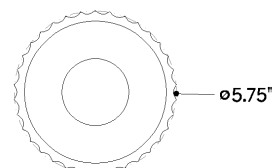

# CORISSA

H830501-AGB/CWB

Treading the line between classic architecture and contemporary minimalism, Corissa features a cylindrical body reminiscent of a Roman column. Crafted from fluted Whitewashed Bisque, the fixture is balanced by a flawless Aged Brass cap and chain. Whether as a pendant light or flush mount, Corissa's silhouette exudes depth and character, making a chic statement in hallways and kitchens. Part of THELIFESTYLEDCO® collection.

## DIMENSIONS / SPECS

Height: 9.75"

Width/Diameter: 5.75"

Canopy/Backplate: 4.5"

Product Weight: 3.5lb

Canopy/Backplate Shape: Round

Sloped Ceiling Compatible: No

Living Finish: No

## SHIPPING

Carton 1: 16" x 10" x 11"

Carton 1 Weight: 5lb

Shipping Method: Ground

Country of Origin: CN

FRONT

BOTTOM