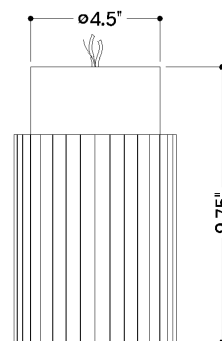

## DIMENSIONS / SPECS

Height: 9.75"

Width/Diameter: 5.75"

Canopy/Backplate: 4.5"

Product Weight: 3.5lb

Canopy/Backplate Shape: Round

Sloped Ceiling Compatible: No

Living Finish: No

Uplight Only: No

Shade 1: Ceramic

Shade 1 Top Width: 5.75"

Shade 1 Height: 7.25"

### Bulb 1

Bulb Included: No

Socket: E26 Medium Base

Bulb Type: A19

Max Wattage: 15

Bulb Quantity: 1

Gem Box Required (2"x3"): No

Dark Sky: No

## SHIPPING

Carton 1: 16" x 10" x 11"

Carton 1 Weight: 5lb

Shipping Method: Ground

Country of Origin: CN

FRONT

BOTTOM