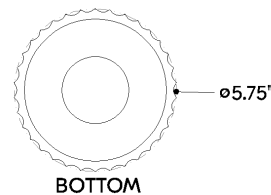

## DIMENSIONS

Height: 9.75"  
Width/Diameter: 5.75"  
Canopy/Backplate: 4.5"  
Product Weight: 3.5lb  
Canopy/Backplate Shape: Round  
Sloped Ceiling Compatible: No  
Living Finish: No  
Uplight Only: No

## Shade

Shade 1: Ceramic  
Shade 1 Top Width: 5.75"  
Shade 1 Height: 7.25"

### Bulb 1

Bulb Included: No  
Socket: E26 Medium Base  
Bulb Type: A19  
Max Wattage: 15  
Bulb Quantity: 1  
Gem Box Required (2"x3"): No  
Dark Sky: No

## SHIPPING

Carton 1: 16" x 10" x 11"  
Carton 1 Weight: 5lb  
Shipping Method: Ground  
Country of Origin: CN

FRONT

BOTTOM