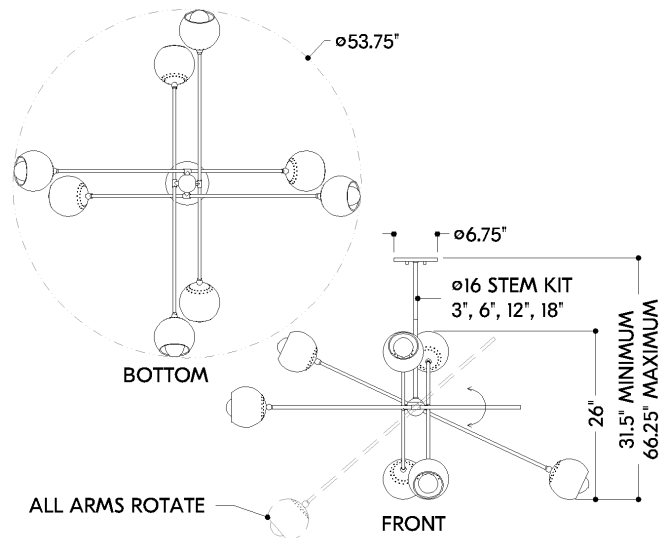

## DIMENSIONS

Height: 26"

Width/Diameter: 53.75"

Minimum Height: 31.5"

Maximum Height: 66.25"

Canopy/Backplate: 6.75"

Hanging Type: 1-3" / 1-6" / 1-12" / 1-18" Stems

Product Weight: 14.75lb

## SHIPPING

Carton 1: 56" x 25" x 19"

Carton 1 Weight: 24lb

Shipping Method: Truck Only

Country of Origin: CN

HUDSON VALLEY  
LIGHTING GROUP

| [hvlgroup.com](http://hvlgroup.com) | 1.800.814.3993

REVISED 3.11.2022