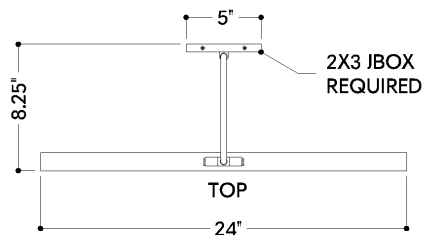

FINISHES

AGED BRASS

DIMENSIONS

Height: 7.25"

Width/Diameter: 24"

Canopy/Backplate: 3"

Product Weight: 3.1lb

Extension: 8.25"

Shade 1 Top Length: 22.75"

Shade 1 Top Width: 0.75"

ELECTRICAL

Bulb 1

Bulb Included: N/A

Socket: Integrated LED

Max Wattage: 15

Bulb Quantity: 1

SHIPPING

Carton 1: 27" x 11" x 10"

Carton 1 Weight: 6lb

Shipping Method: Ground

Country of Origin: CN

FRONT

SIDE